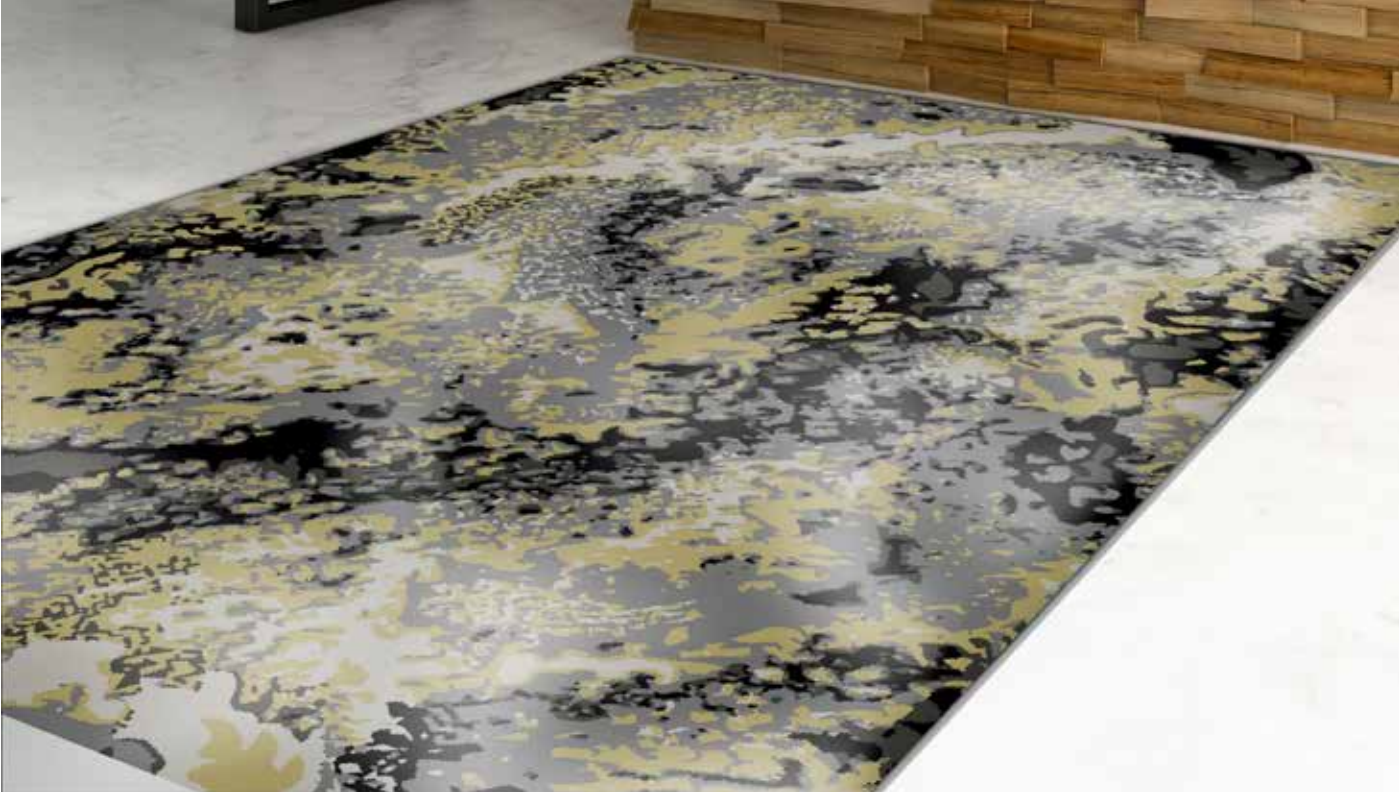

- Granite 9/88
- Black 1332
- Pebble 6J1
- Gun Metal CP7303
- Karma 08 50 30

- Granite 9/88
- Black 1332
- Pebble 6J1
- Jade 165
- Lime Zest 29/08
- Gun Metal CP7303