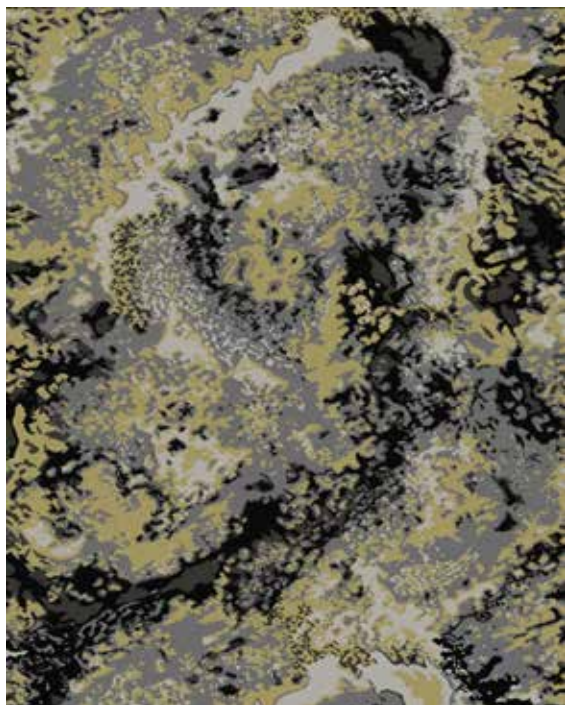

30918-76 Waterfall