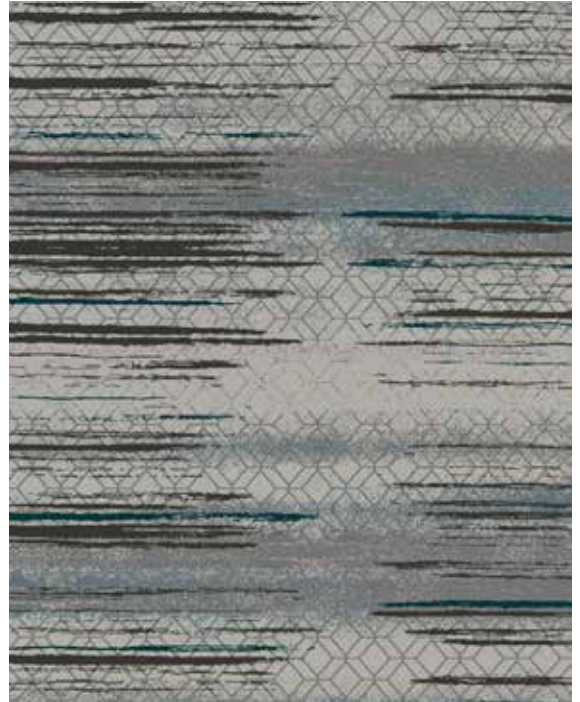

30920-73 Solomon