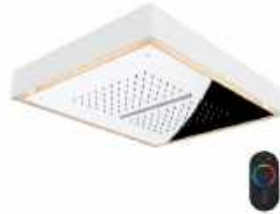

Chrome
Brushed Nickel

BDD-SPA-525-CP
BDD-SPA-525-NB