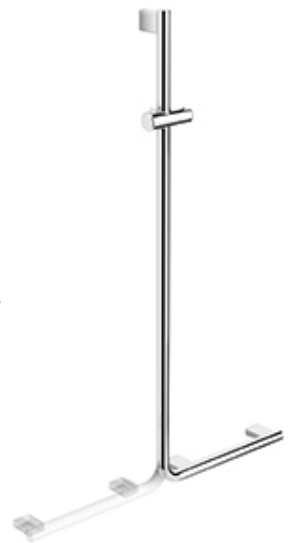

Chrome

Design Line Angled Grab/ Shower Bar
- Extended
Reversible for Left & Right Installation
480 x 100 x 1230 mm

BDA-HOT-773-48-CP