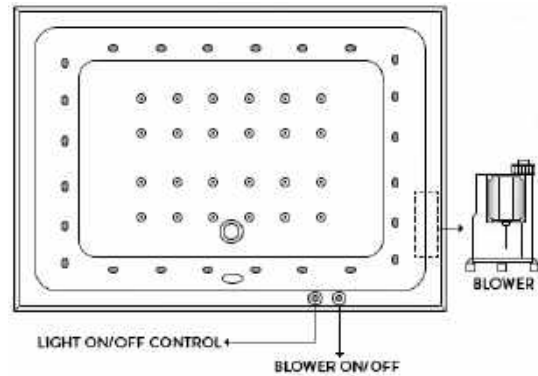

System Luxury SPA

Luxury SPA System with 24 Spa Air Jets and 24 Chromotherapy Lights, with Electronic Touch Controls