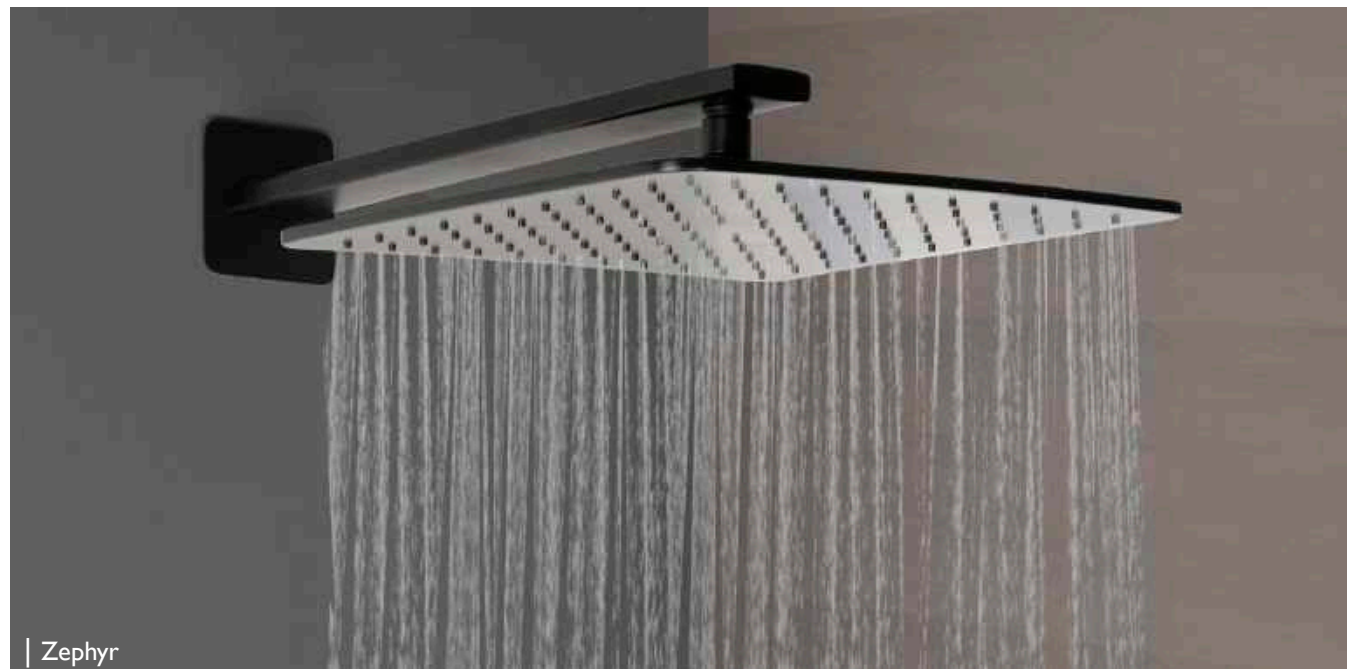

SHOWER HEADS

Zephyr

Shower Head
with 1/2" Connection
250 x 250 x 8 mm
Min. Operating Pressure 0.2 bar LP

BDD-ZEP-512-PG

PVD Gold

Zephyr

Shower Head
with 1/2" Connection

(Can be disassembled for cleaning)

Kudos Cube

Square Shower Head
with 1/2" Connection
Chrome

BDD-KUD-145020-A-CP
BDD-KUD-145030-A-CP

Min. Operating Pressure 0.5 bar LP
200 x 200 x 6 mm
300 x 300 x 6 mm

BDD-KUD-145040-A-CP
BDD-KUD-145050-A-CP

Min. Operating Pressure 1.0 bar MP
400 x 400 x 6 mm
500 x 500 x 6 mm

BDD-ZEP-510-CP
BDD-ZEP-510-NB
BDD-ZEP-510-MB

201 x 201 x 6 mm
Min. Operating Pressure 0.2 bar LP
Chrome
Brushed Nickel
Matt Black

BDD-ZEP-511-CP
BDD-ZEP-511-NB
BDD-ZEP-511-MB
BDD-ZEP-511-A-LZ

300 x 300 x 6 mm
Min. Operating Pressure 0.5 bar LP
Chrome
Brushed Nickel
Matt Black
Lacquered Zanzibar

Mezzanine

Square Shower Head
with 1/2" Connection
250 x 250 x 8 mm
Min. Operating Pressure 0.5 bar LP

(Can be disassembled for cleaning)

BDD-MEZ-510-A-CP
BDD-MEZ-510-A-NB
BDD-MEZ-510-A-LZ

Chrome
Brushed Nickel
Lacquered Zanzibar

| Zephyr