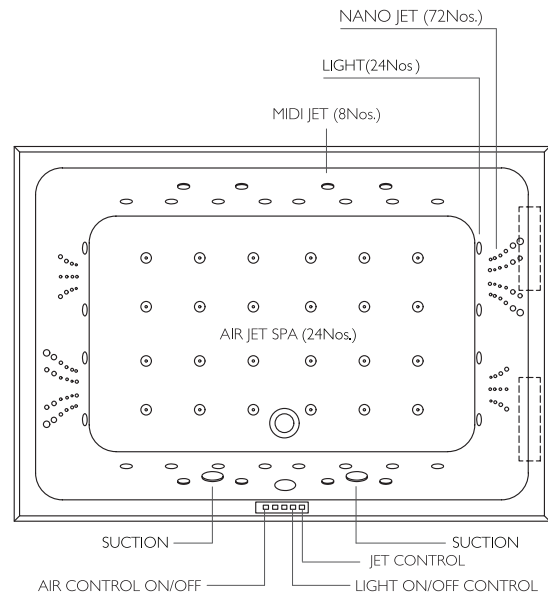

System Platinum

Luxury Spa System with 8 Midi Jets, 72 Nano Jets, 24 Spa Air Jets, 24 Chromotherapy Lights, with Electronic Touch Controls

OPTIONS -

1. Underwater Light: - For 6A & 8A
   - Coloured Light: - For All Whirlpool Systems except LUXSPA
   - Inline Heater: - For Temperature Regulation (for All Whirlpool Systems)
2. Special Finishes available on Request.

All Whirlpool and SPA systems have dry run protection / All whirlpool systems are supplied with leg sets.
BAGNODESIGN recommends the use of a qualified electrician for all electrical installations.