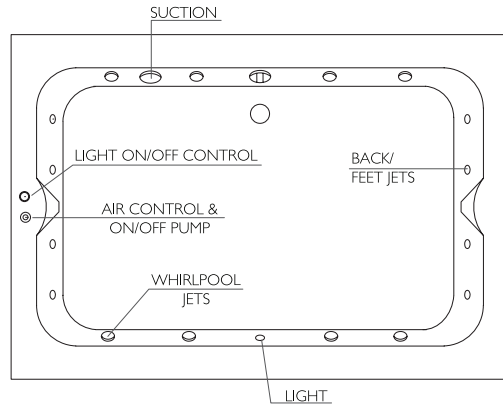

System 8C - Deluxe Whirlpool
8 Self-Draining Whirlpool Jets, Pneumatic Control Switch, 4 Back & 4 Feet Jets, Underwater Lighting