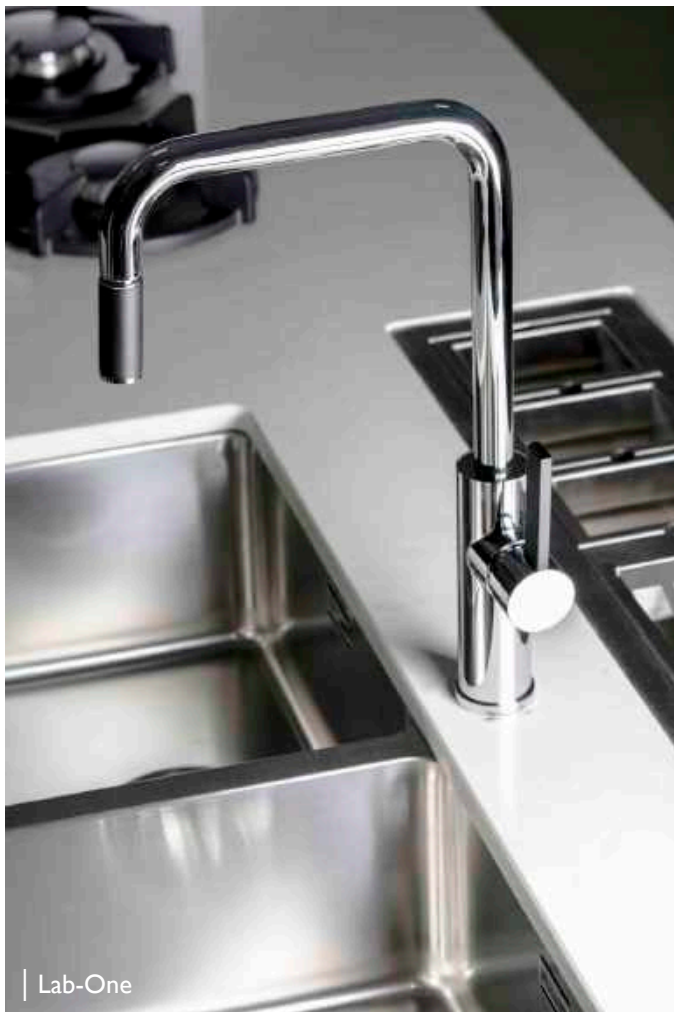

KITCHEN MIXERS