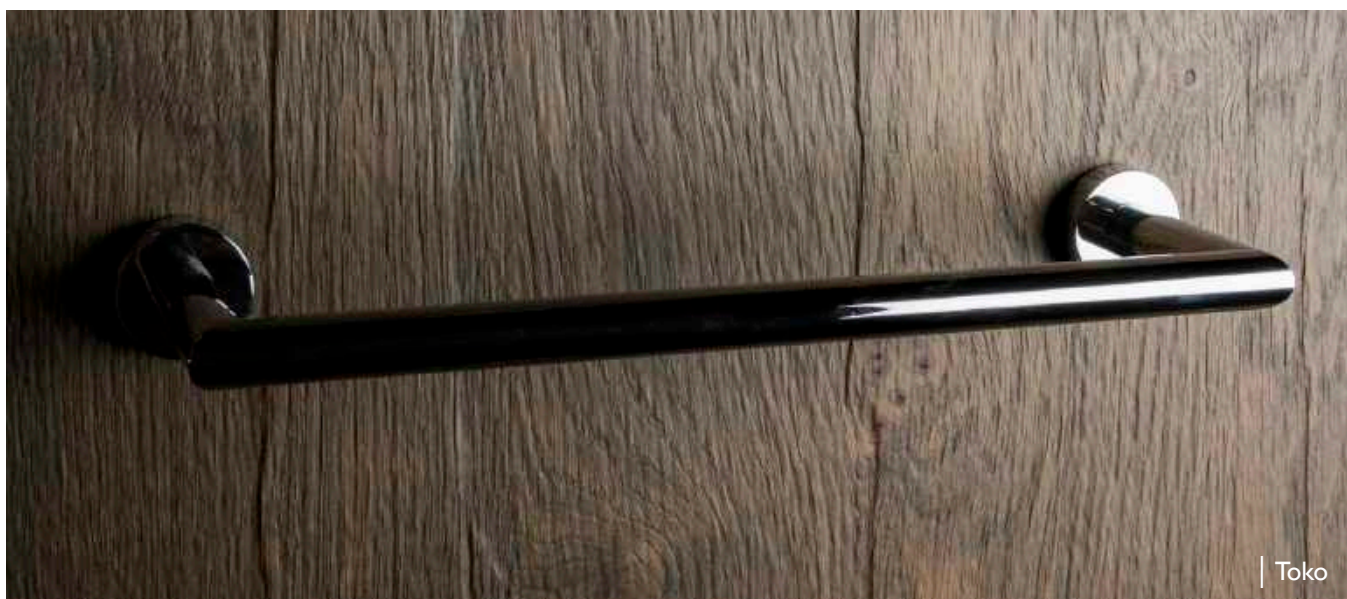

Wall Mounted Ceramic Tumbler and Holder
74 x 121 x 103 mm

BDA-TOK-770-CP
BDA-TOK-770-NB
BDA-TOK-770-PG
BDA-TOK-770-LZ

Chrome
Brushed Nickel
PVD Gold
Lacquered Zanzibar

Wall Mounted Ceramic Soap Dish and Holder
120 x 144 x 53 mm

BDA-TOK-771-CP
BDA-TOK-771-NB
BDA-TOK-771-PG
BDA-TOK-771-LZ

Chrome
Brushed Nickel
PVD Gold
Lacquered Zanzibar

Towel Rail

BDA-TOK-703-A-CP
BDA-TOK-703-A-NB
BDA-TOK-703-A-PG
BDA-TOK-703-A-LZ

400 x 90 x 40 mm
Chrome
Brushed Nickel
PVD Gold
Lacquered Zanzibar

BDA-TOK-703-B-CP
BDA-TOK-703-B-NB
BDA-TOK-703-B-PG
BDA-TOK-703-B-LZ

640 x 93 x 40 mm
Chrome
Brushed Nickel
PVD Gold
Lacquered Zanzibar

Single Robe Hook
40 x 61 x 41 mm

BDA-TOK-706-CP
BDA-TOK-706-NB
BDA-TOK-706-PG
BDA-TOK-706-LZ

Chrome
Brushed Nickel
PVD Gold
Lacquered Zanzibar

Toilet Roll Holder without Cover
160 x 93 x 40 mm

BDA-TOK-710-CP
BDA-TOK-710-NB
BDA-TOK-710-PG
BDA-TOK-710-LZ

Chrome
Brushed Nickel
PVD Gold
Lacquered Zanzibar