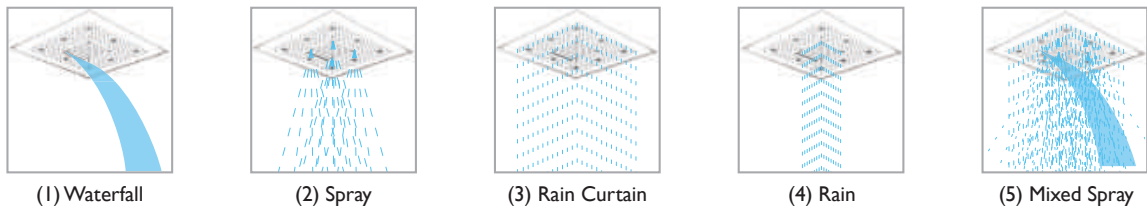

Concealed 4 Outlet/ 5 Handle
Thermostatic Shower Mixer 3/4"
Min. Operating Pressure 0.5 bar LP

BDM-SPA-T304-CP
BDM-SPA-T304-NB
BDM-SPA-T304-MB

Chrome
Brushed Nickel
Matt Black

Effect is for reference only, actual effect is subjected to real product performance