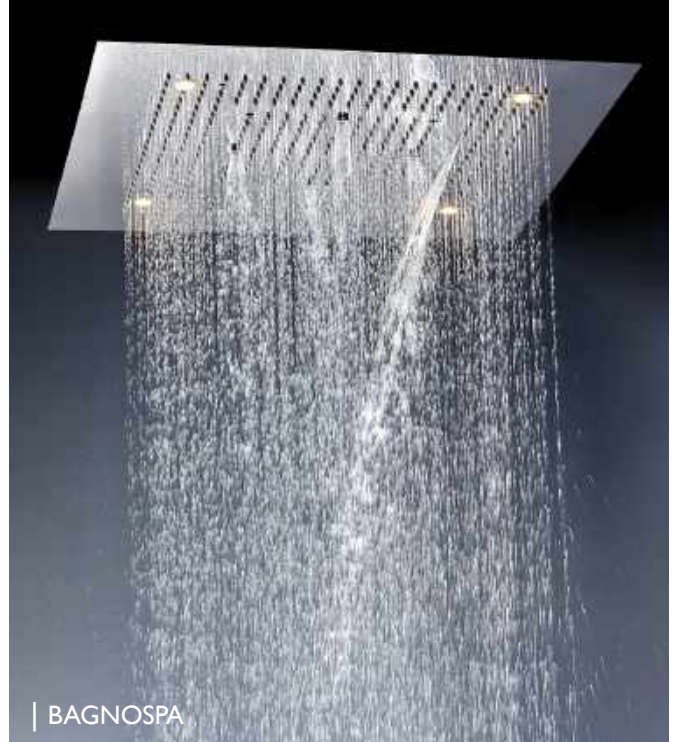

Concealed 4 Outlet/ 5 Handle
Manual Shower Mixer 3/4"
Min. Operating Pressure 0.5 bar LP

BDM-SPA-M304-CP
BDM-SPA-M304-NB
BDM-SPA-M304-MB

Chrome
Brushed Nickel
Matt Black