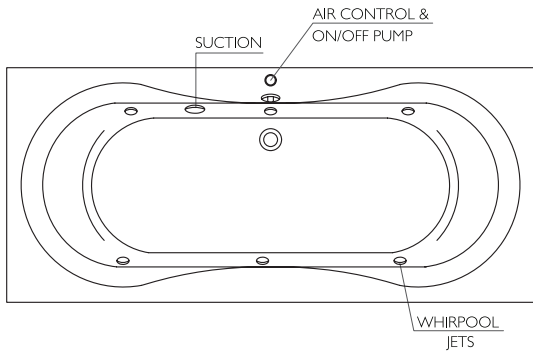

Senator
 Freestanding Bathtub
 with White Overflow
 with White Push Type Bath Waste
 White

AQB-SEN-850-A-WH
 AQB-SEN-860-A-WH

1500 x 690 x 615 mm
 1650 x 735 x 610 mm

| Senator

WHIRLPOOL SYSTEMS

One Year Guarantee Service Contract Available