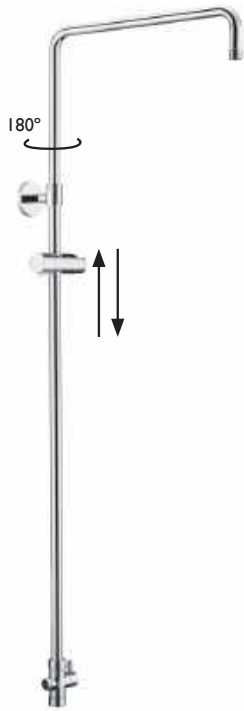

BDM-ZEP-T513-CP
BDM-ZEP-T513-MB

Chrome
Matt Black

FINISHES:

Chrome

Matt
Black

SHOWER COLUMNS

| Universal Shower Column
with M-Line Shower Head and Hand Shower

BAGNOSPA
Universal Swivel Shower Column
with Integral Diverter
Height Adjustable from 880-1110 mm
with 3/4" Connection
113 x 398 x 1110 mm
Min. Operating Pressure 1.0 bar MP