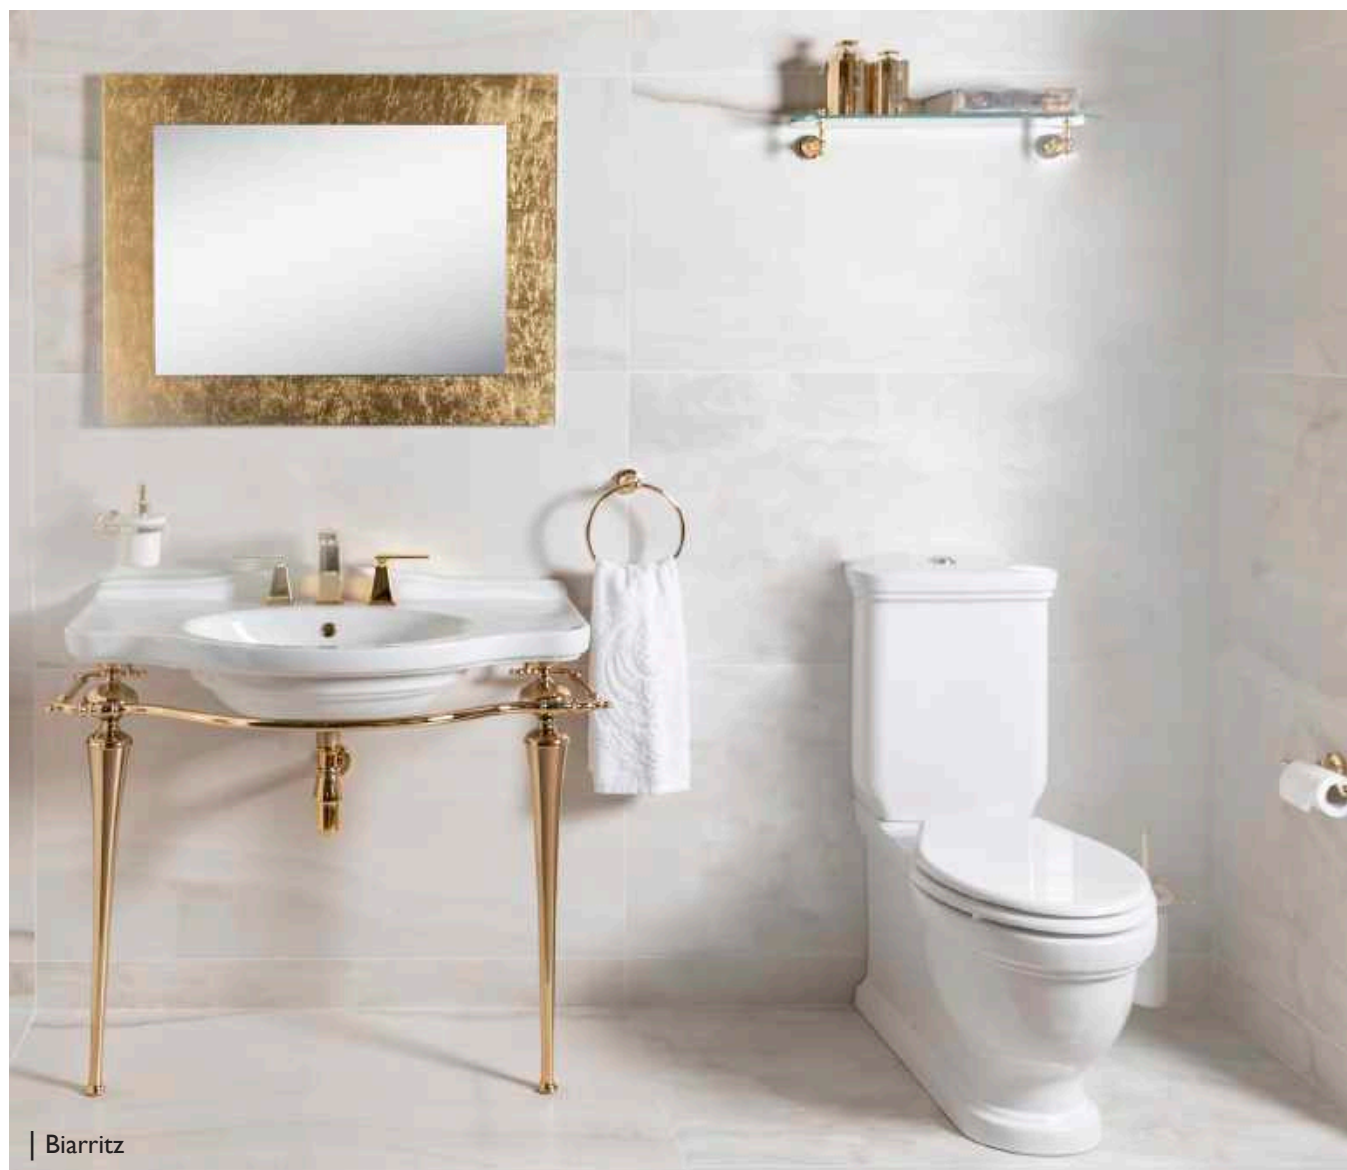

Close Coupled WC

Close Coupled Cistern

Tank with Mechanism