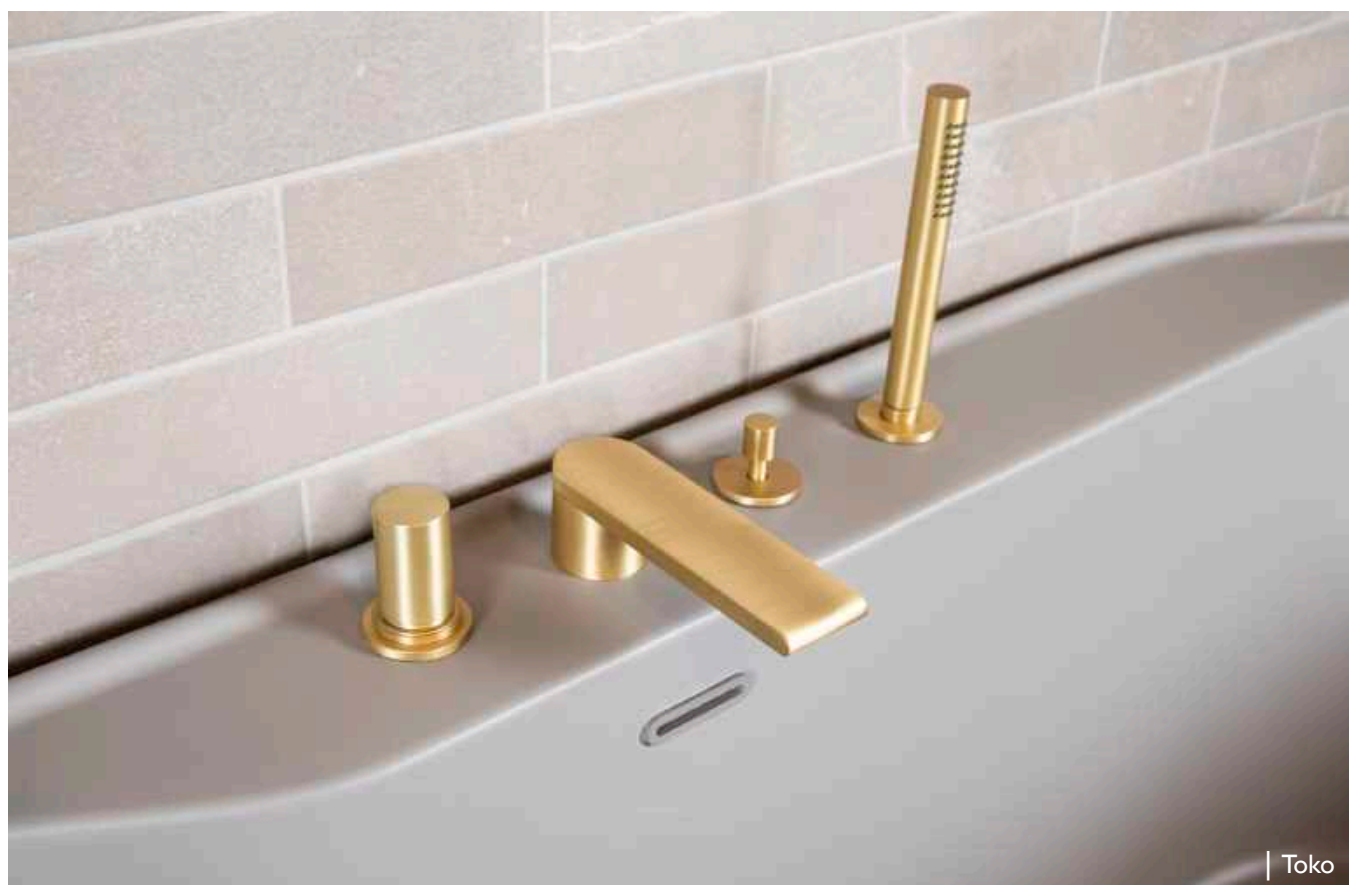

Mono Bidet Mixer with Pop-up Waste with 1/2" Flexible Pipes
Min. Operating Pressure 1.0 bar MP

BDM-TOK-310-CP
BDM-TOK-310-NB
BDM-TOK-310-PG
BDM-TOK-310-LZ

Chrome
Brushed Nickel
PVD Gold
Lacquered Zanzibar

4 Hole Deck Mounted Bath Mixer with Diverter without Hand Shower with Hose
Min. Operating Pressure 2.0 bar MP

(For Hand Shower options see pages 158-159)

BDM-TOK-452-CP
BDM-TOK-452-NB
BDM-TOK-452-PG
BDM-TOK-452-LZ

Chrome
Brushed Nickel
PVD Gold
Lacquered Zanzibar

Concealed Shower Mixer
Min. Operating Pressure 1.0 bar MP

BDM-MLI-512011-A-CP
BDM-MLI-512011-A-NB
BDM-MLI-512011-A-PG
BDM-MLI-512011-A-LZ

Chrome
Brushed Nickel
PVD Gold
Lacquered Zanzibar

Concealed Shower Mixer with Diverter
Min. Operating Pressure 1.0 bar MP

BDM-MLI-412010-A-CP
BDM-MLI-412010-A-NB
BDM-MLI-412010-A-PG
BDM-MLI-412010-A-LZ

Chrome
Brushed Nickel
PVD Gold
Lacquered Zanzibar

For Showering Accessories see pages 145-167.