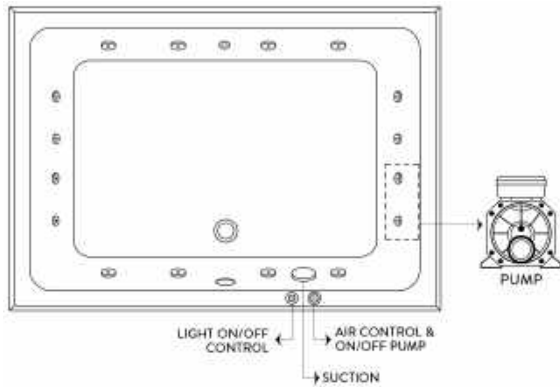

As a result, you will feel a deeper relaxation and a better well-being.

| Garda

Garda

Inset Bathub with Overflow
2000 x 1400 x 455 mm
White

Recommended Waste
BDP-WBT-110-90U-B-
(Bath Pop-up Waste)

System 8C - Deluxe Whirlpool