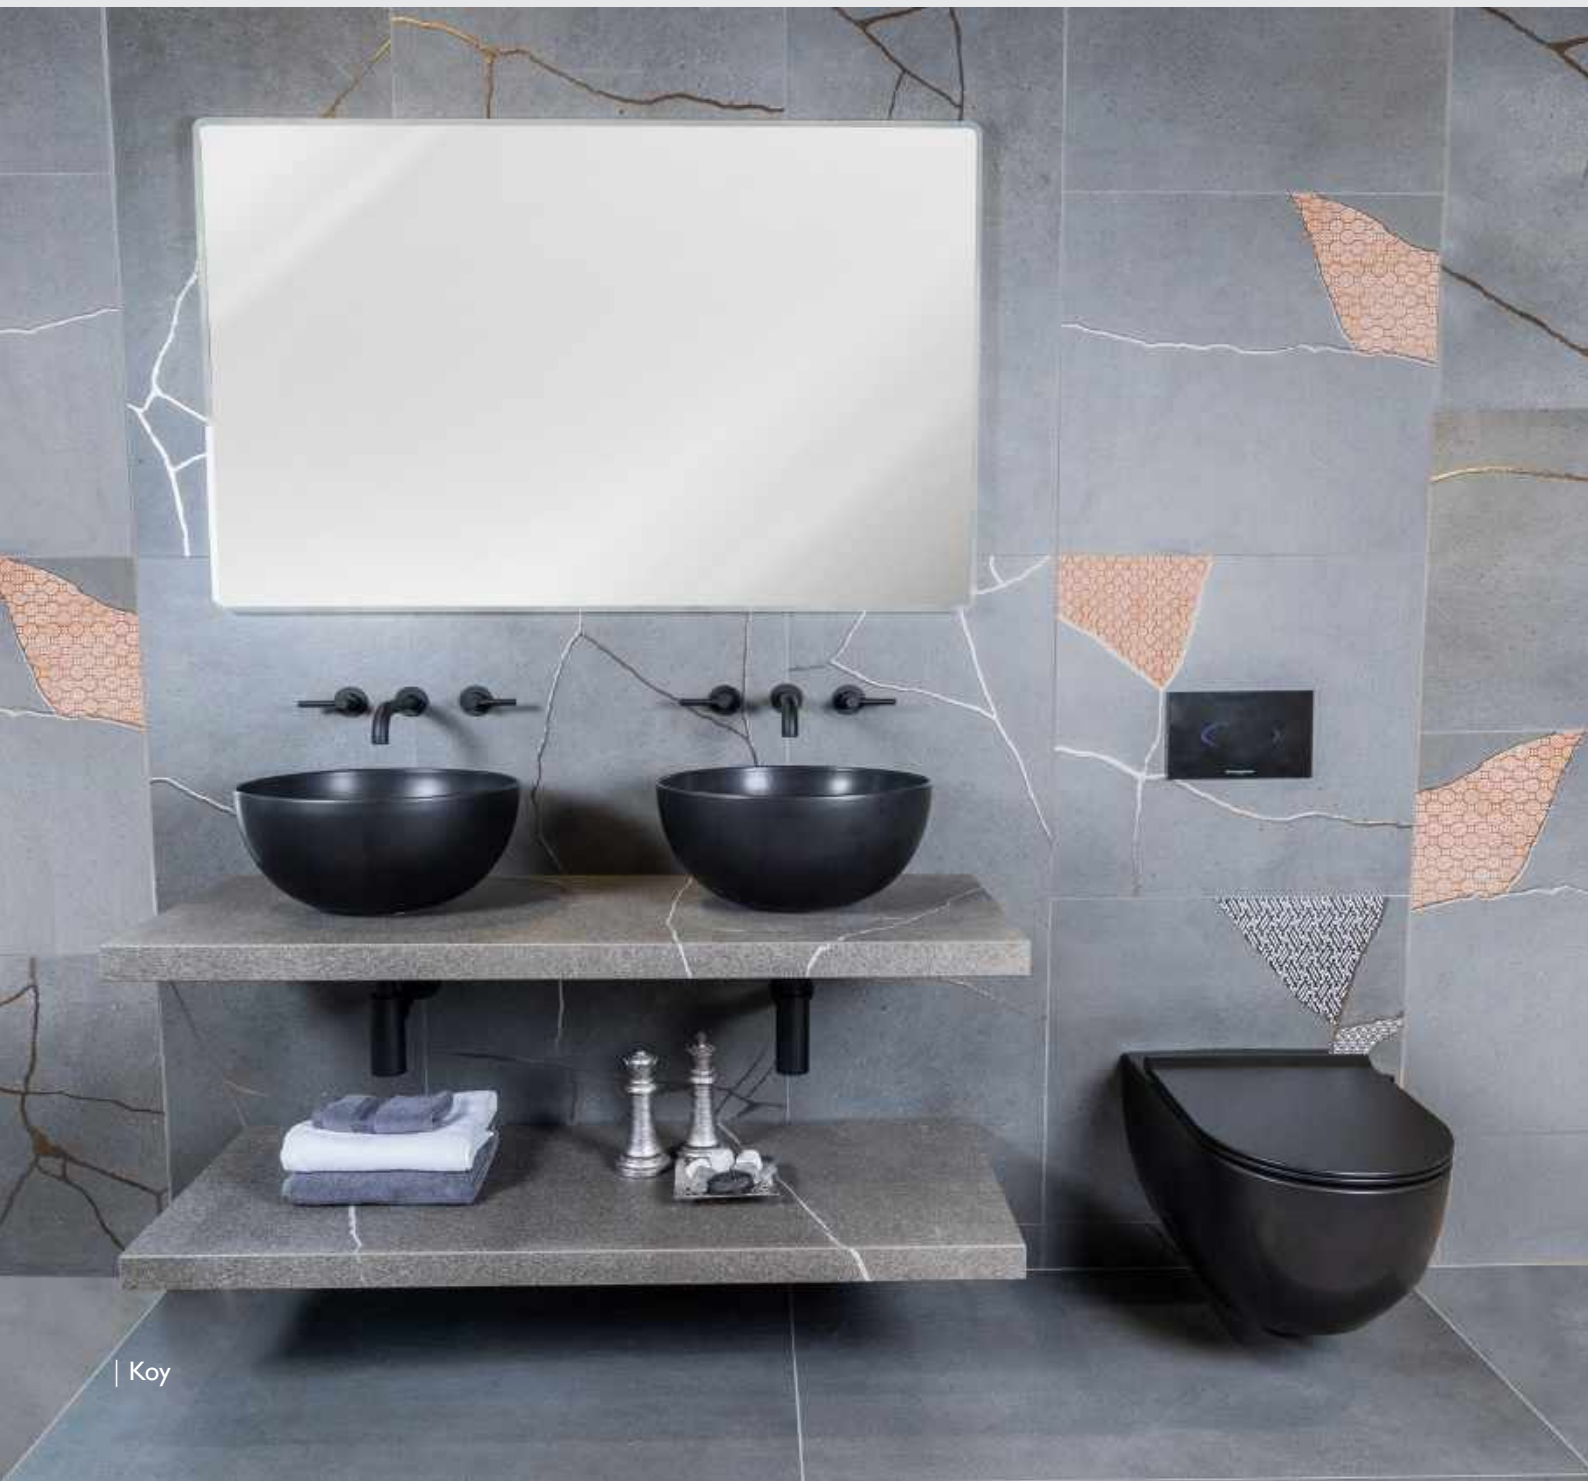

FURNITURE & SANITARYWARE

BAGNODESIGN's sanitaryware portfolio marries traditional craftsmanship with the latest innovations in technology and design.

We offer a limitless range of shapes, styles and finishes to suit any bathroom and work harmoniously with other fittings. The introduction of a new Matt Grey finish to our Koy collection of basins, bidets and WCs adds a new dimension to our carefully crafted design schemes. In addition to aesthetics, we want our customers to have the most advanced bathrooms. Our rimless flushing system and soft-close toilet seats are some of the new technologies available in our collections.

The depth of our range in size, colour, finish and functionality makes the BAGNODESIGN portfolio an ideal choice for new projects and refurbishment projects alike.