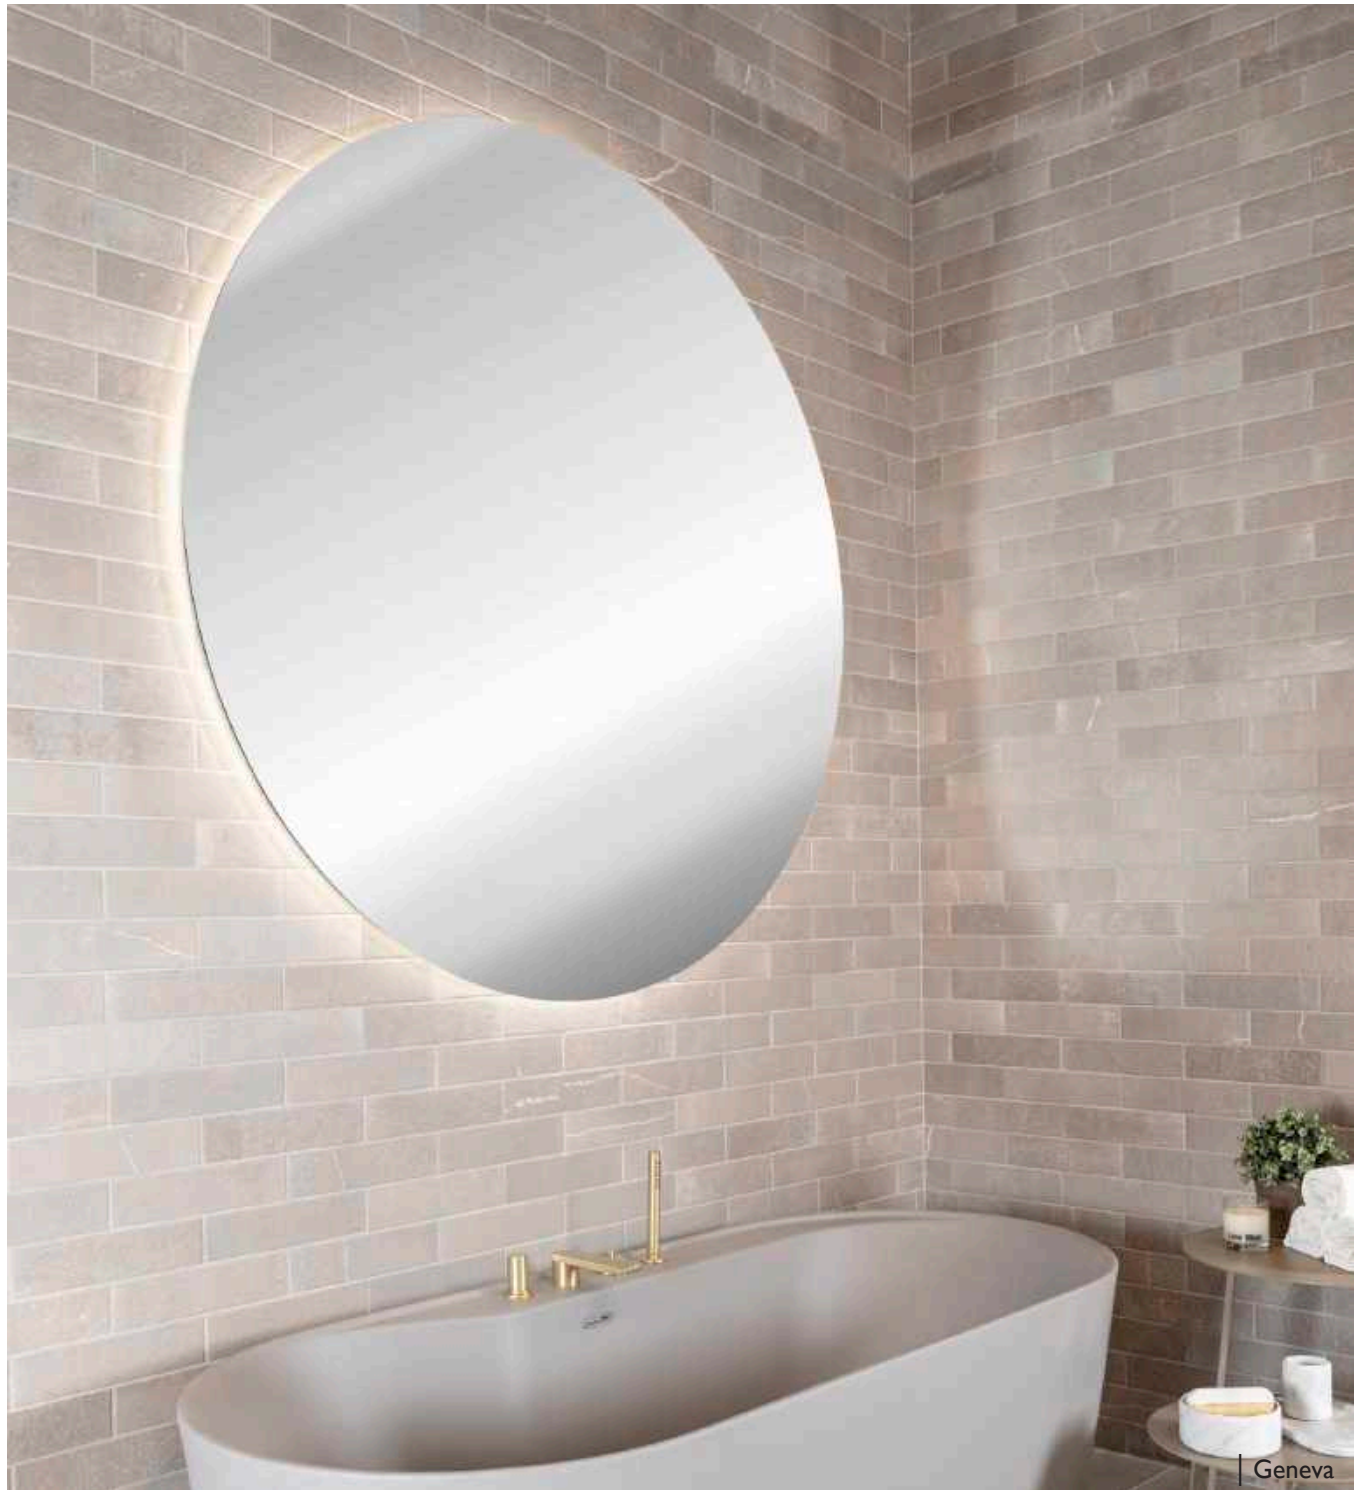

Illuminated Mirror
 Aluminium Framed
 Frosted Strip
 with LED Lighting Around Mirror
 Sensor Switch
 Mains Operated, 220-240V, IP44
 1000 x 700 mm

BDR-MEZ-100-A-FG

Frosted

Geneva

LUXURY ILLUMINATED MIRRORS