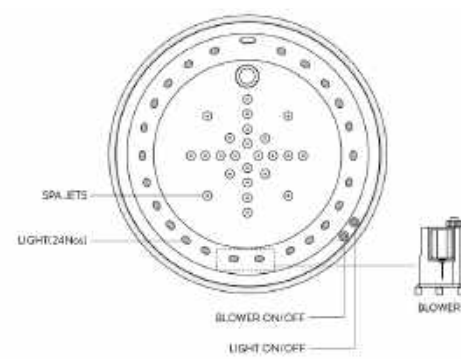

System LUXS19 - Luxury SPA
Luxury SPA System with 24 Spa Air Jets and 24 Chromotherapy Lights, with Electronic Touch Controls