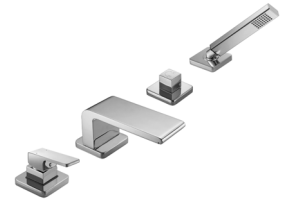

2 Hole Concealed Basin Mixer
without Waste
Spout Length 214 mm
Min. Operating Pressure 0.5 bar LP

BDM-STR-315-CP
BDM-STR-315-MB

NEW Chrome
Matt Black

4 Hole Deck Mounted Bath Mixer
with Water Blade Spout
with Pull-out Hand Shower
Min. Operating Pressure 1.0 bar MP

BDM-STR-331-CP
BDM-STR-331-MB

NEW Chrome
Matt Black

Concealed Shower Mixer
Min. Operating Pressure 0.5 bar LP

BDM-STR-410-CP
BDM-STR-410-MB

NEW Chrome
Matt Black

Concealed Shower Mixer
with Diverter
Min. Operating Pressure 1.0 bar MP

BDM-STR-411-CP
BDM-STR-411-MB

NEW Chrome
Matt Black