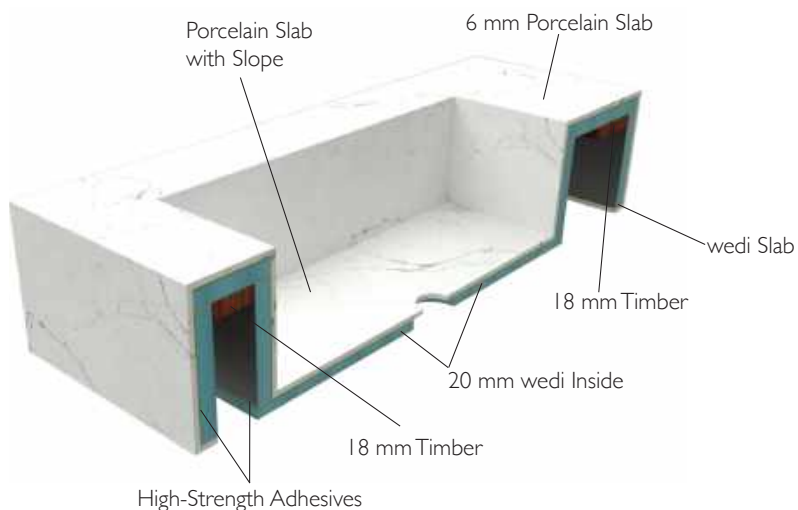

NEW

PRS
Pearl Soft

SECTIONAL DETAILS

Wedi Core
Porcelain Slab Surface
without Overflow

| Cagliari

| Sorrento

| Catania

Sorrento