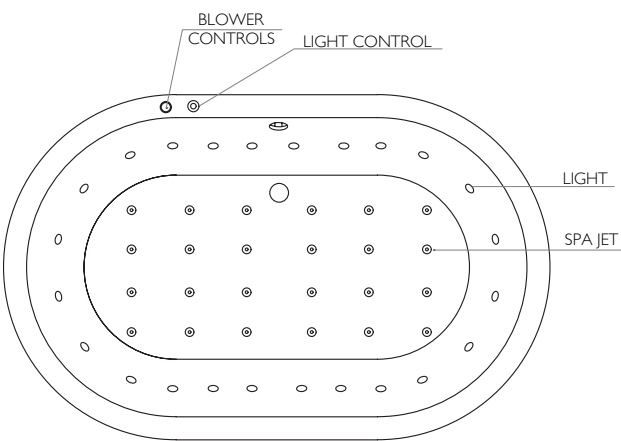

System LUXSPA - Luxury SPA
Luxury Spa System with 24 Spa Air Jets and 24 Chromotherapy Lights, with Electronic Touch Controls