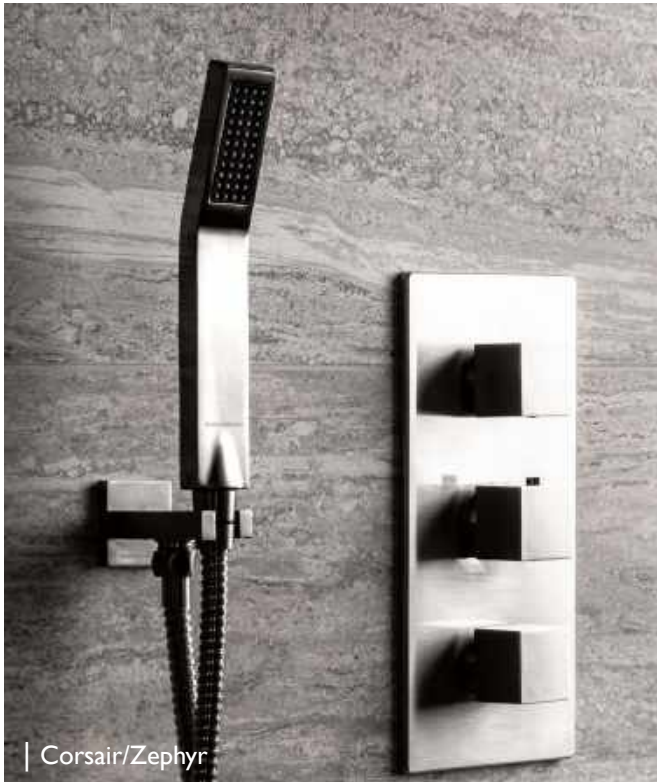

Mezzanine

Hand Shower Kit

Consists of:

1. Supply Elbow and Swivel Hook
   - Single Function Hand Shower
   - Double Interlock Hose 1500 mm
2. Min. Operating Pressure 0.5 bar LP

BDD-MEZ-D515-CP
BDD-MEZ-D515-NB

Chrome
Brushed Nickel