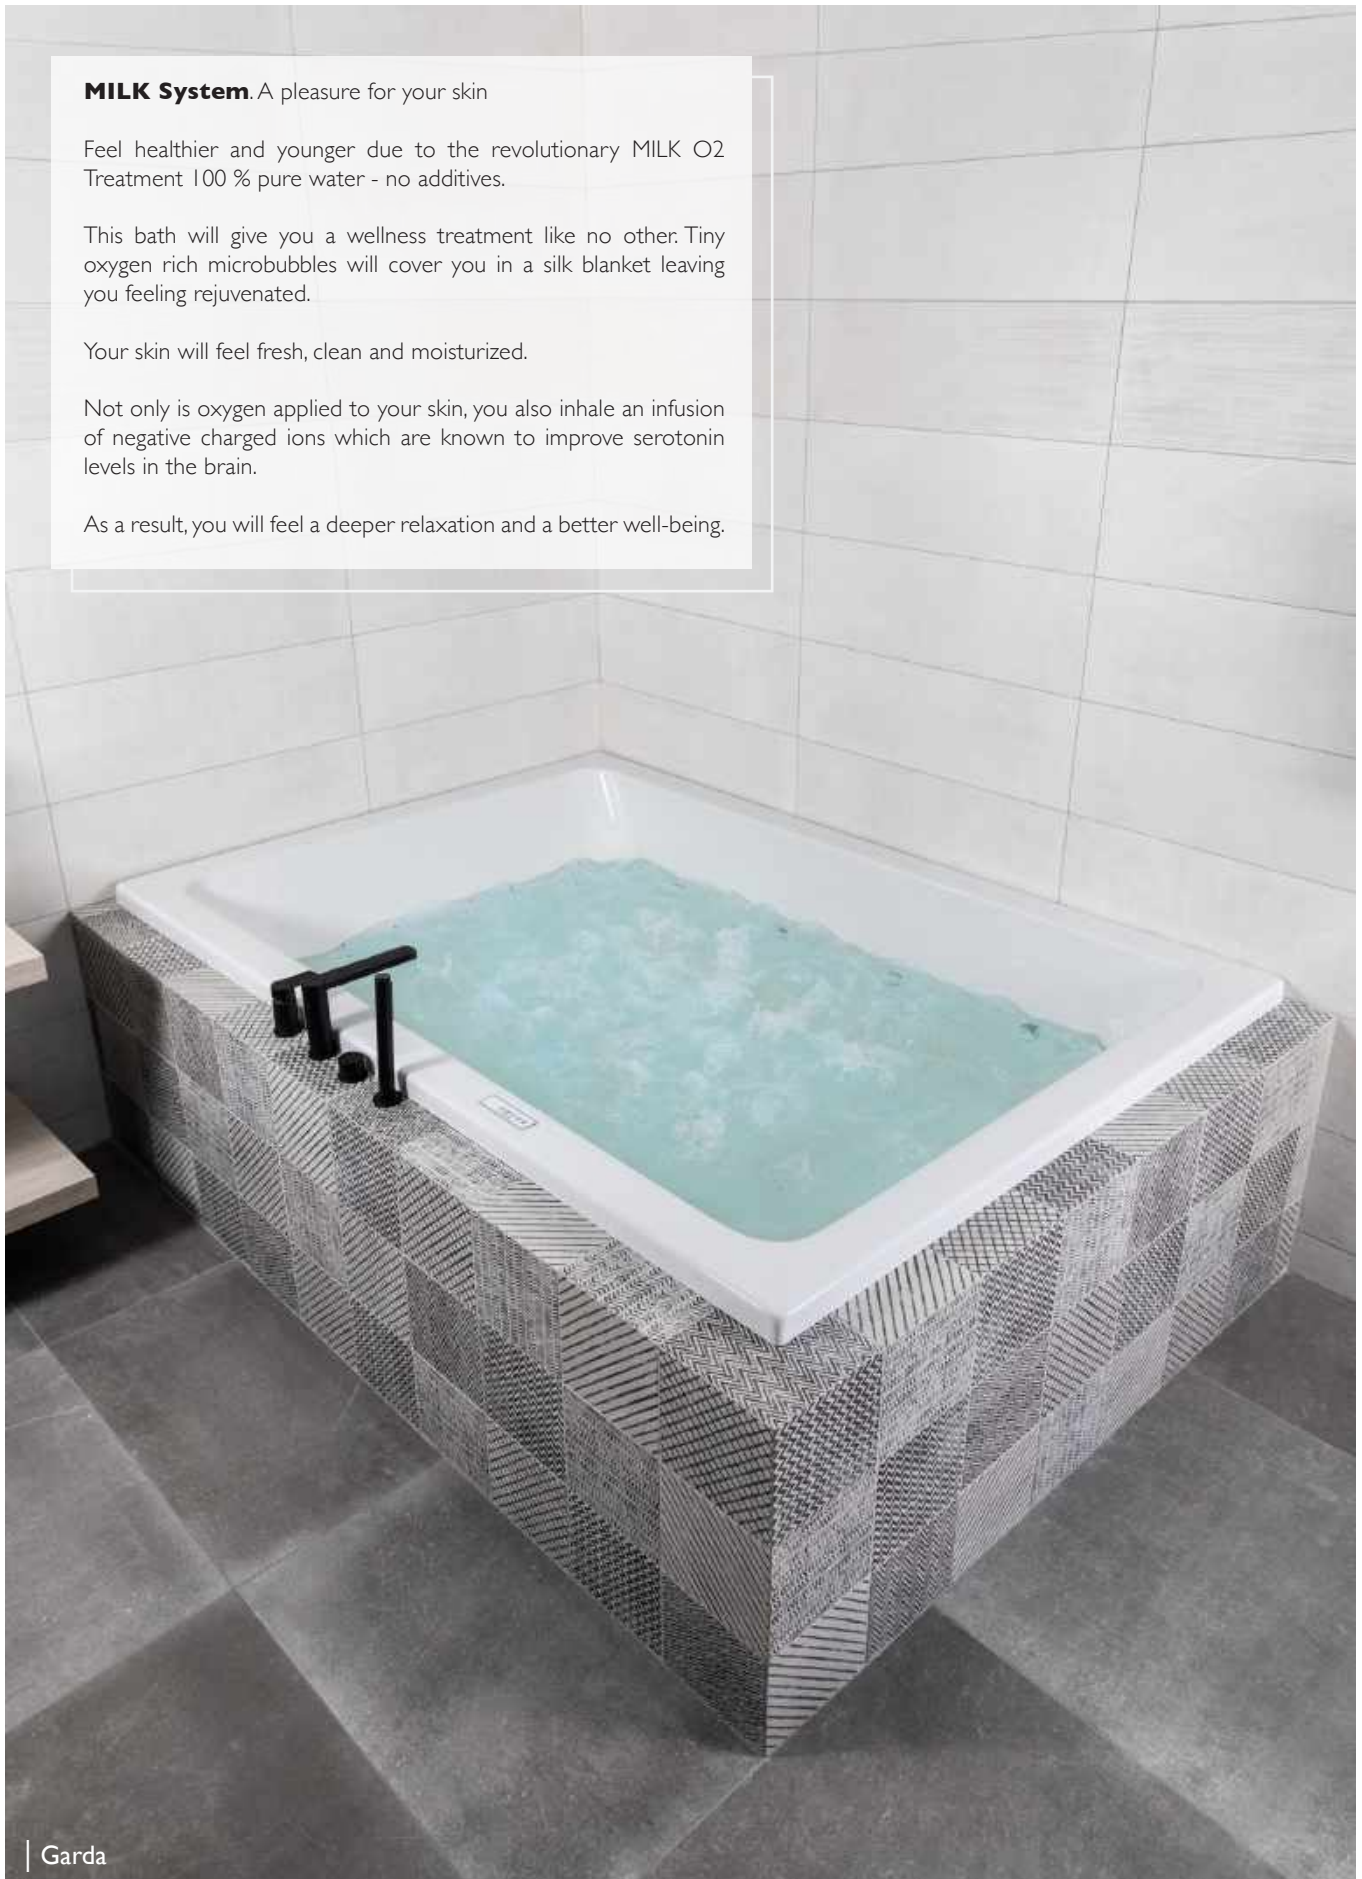

SPA BATHS

MILK System. A pleasure for your skin

Feel healthier and younger due to the revolutionary MILK O2 Treatment 100 % pure water - no additives.

This bath will give you a wellness treatment like no other. Tiny oxygen rich microbubbles will cover you in a silk blanket leaving you feeling rejuvenated.

Your skin will feel fresh, clean and moisturized.

Not only is oxygen applied to your skin, you also inhale an infusion of negative charged ions which are known to improve serotonin levels in the brain.

As a result, you will feel a deeper relaxation and a better well-being.

| Garda