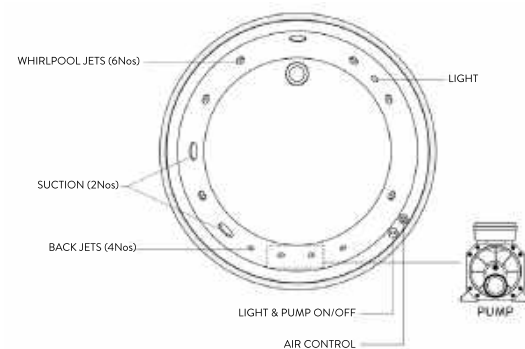

Como
Inset Bathtub
Dia. 1700 x 470 mm
White

Recommended Waste
BDP-WBT-I 10-90U-B-CP
(Bath Pop-up Waste)

- BDB-COM-870-WH   Inset Bathtub
- BDW-COM-6BSF I 1-A-WH   with Whirlpool System 6BSF
- BDW-COM-6ESF I 1-A-WH   with Whirlpool System 6ESF
- BDW-COM-LUXS19-A-WH   with Luxury SPA Whirlpool
- BDB-LEG-A1150-A-BK   Leg Set
  (Not Required with Whirlpool)

System 6BSF - Deluxe SPA
6 Self-Draining Whirlpool Jets, Electronic Control Switch, 2 Back & 2 Feet Jets, Underwater Lighting