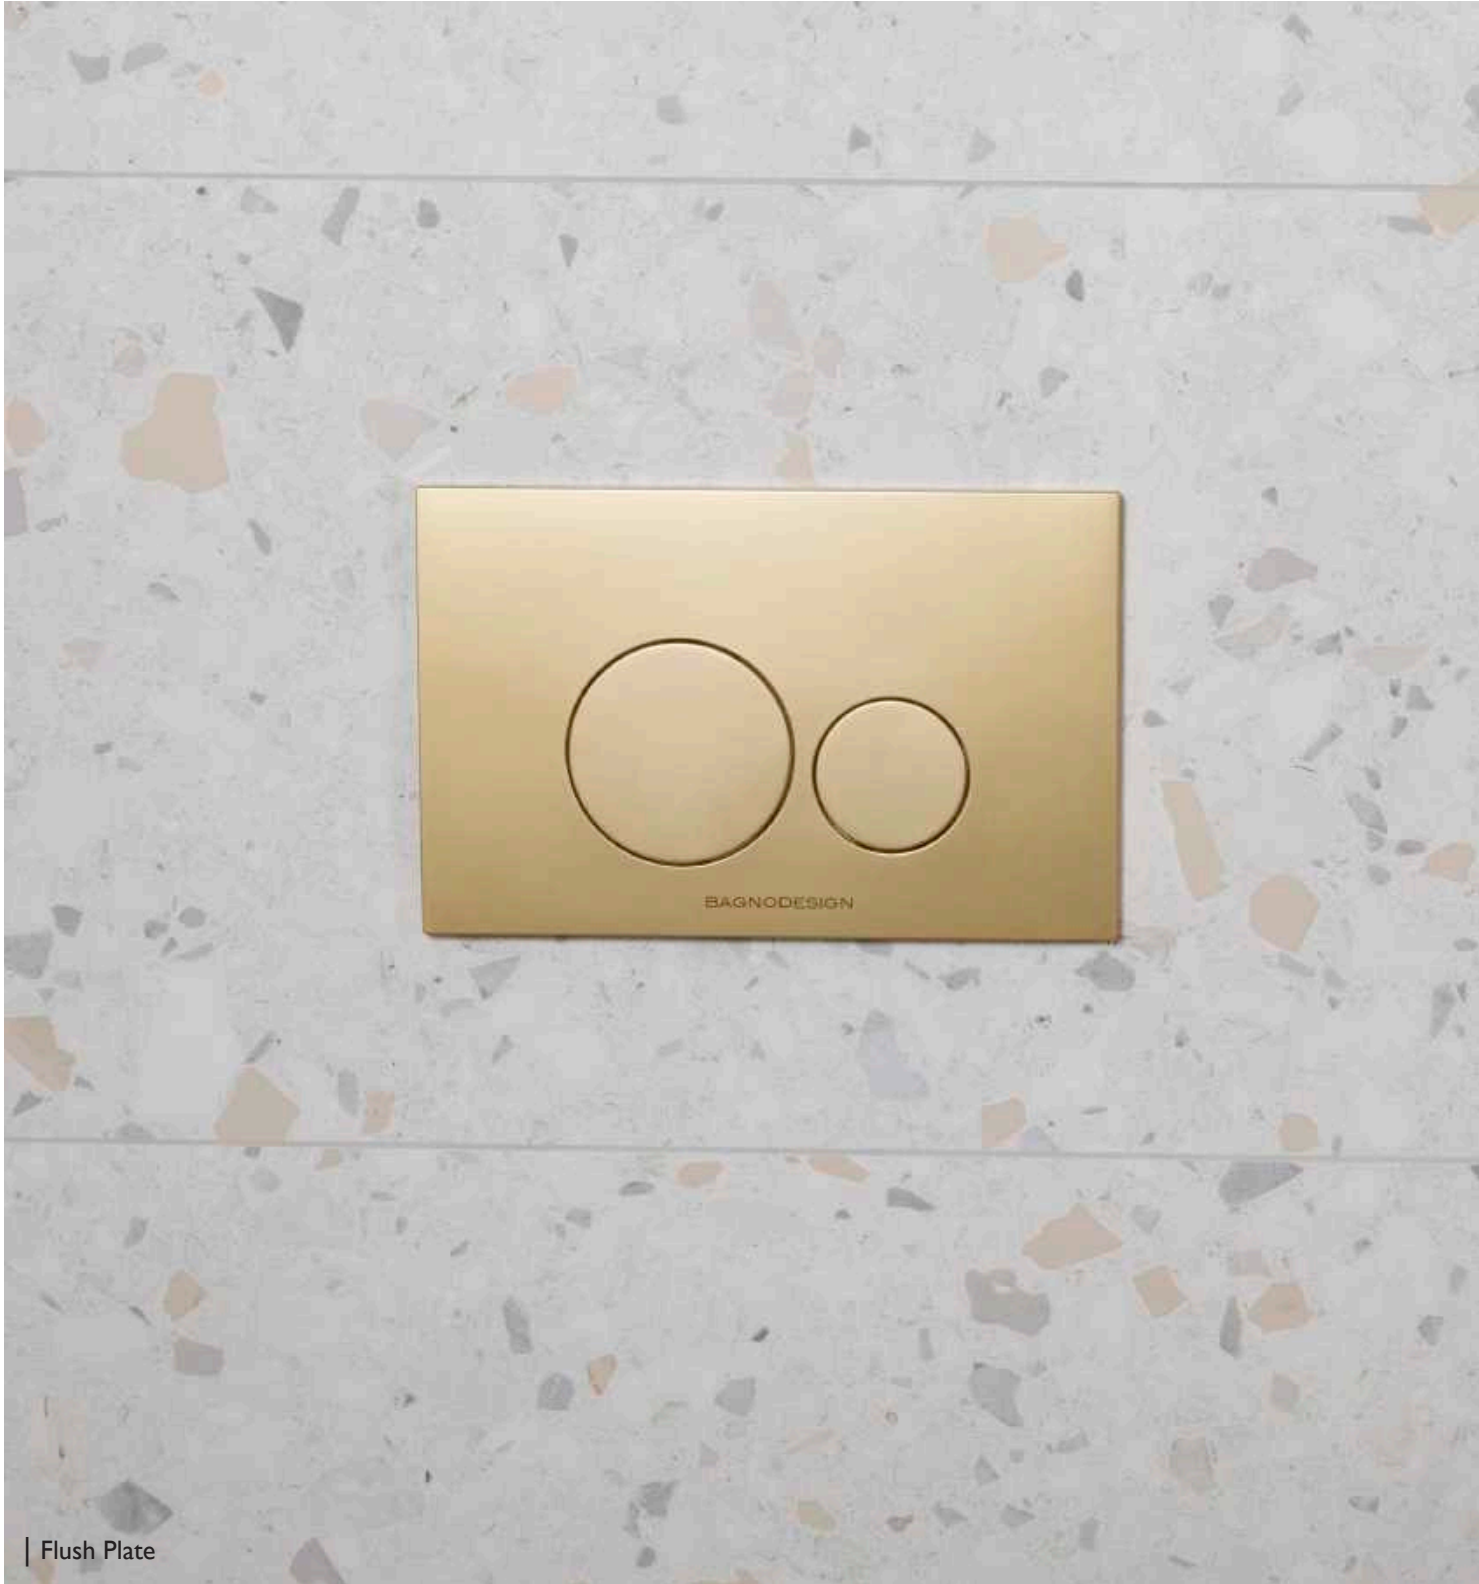

FLUSHING SOLUTIONS

| Flush Plate

BASINS & COUNTERTOPS

FURNITURE & SANITARYWARE

MIXERS

SHOWERING

STEAM SPA & WELLNESS

BATHING

ACCESSORIES

MIRRORS

WASHROOM

MEDICAL & SUPPORTIVE SOLUTIONS

FLUSHING SOLUTIONS

PLUMBING ACCESSORIES

KITCHEN