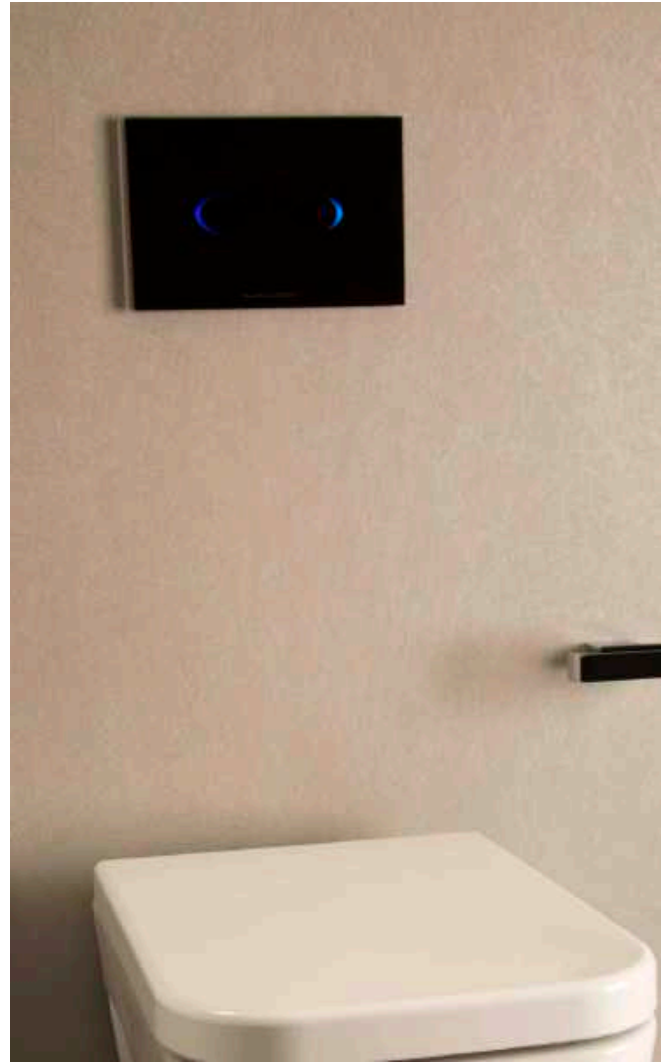

SENSOR FLUSH SOLUTIONS

FLUSH PLATES

BAGNODESIGN
Electronic Touchless Dual Flush Solution
Fixation Bracket
Fast Fixation Push Rods
Pneumatic Flush Valve
Mains Operated

AQE-K5501E-G-BK

Black Glass

BAGNODESIGN
Electronic Touchless Dual Flush Solution
with Additional Manual Override
Fixation Bracket
Fast Fixation Push Rods
Pneumatic Flush Valve
Mains Operated

NEW

BDP-K9560-ESG3-BK

Black Glass

Axent
Electronic Dual Flush Solution
Fixation Bracket
Fast Fixation Push Rods
Pneumatic Flush Valve
Mains Operated

BDP-A709-0280-M1

White

Concealed Cisterns on pages 274-277

FLUSH VALVES

Eco
Touchless WC Flush Valve
with Manual Override
LED Indication
Adjustable Flush Timing
Adjustable Sensor Range
240 V, 50/60 Hz Connection Required
4x AA Battery Back-up
24 Hour Hygienic Auto Flush
Suitable for Concealed Installation

AQP-ECO-W9001-BS
AQP-ECO-W9001-MB

Brushed Stainless Steel
NEW Matt Black

AQP-IX3-865-PIPE

Flush Pipe

FINISHES: