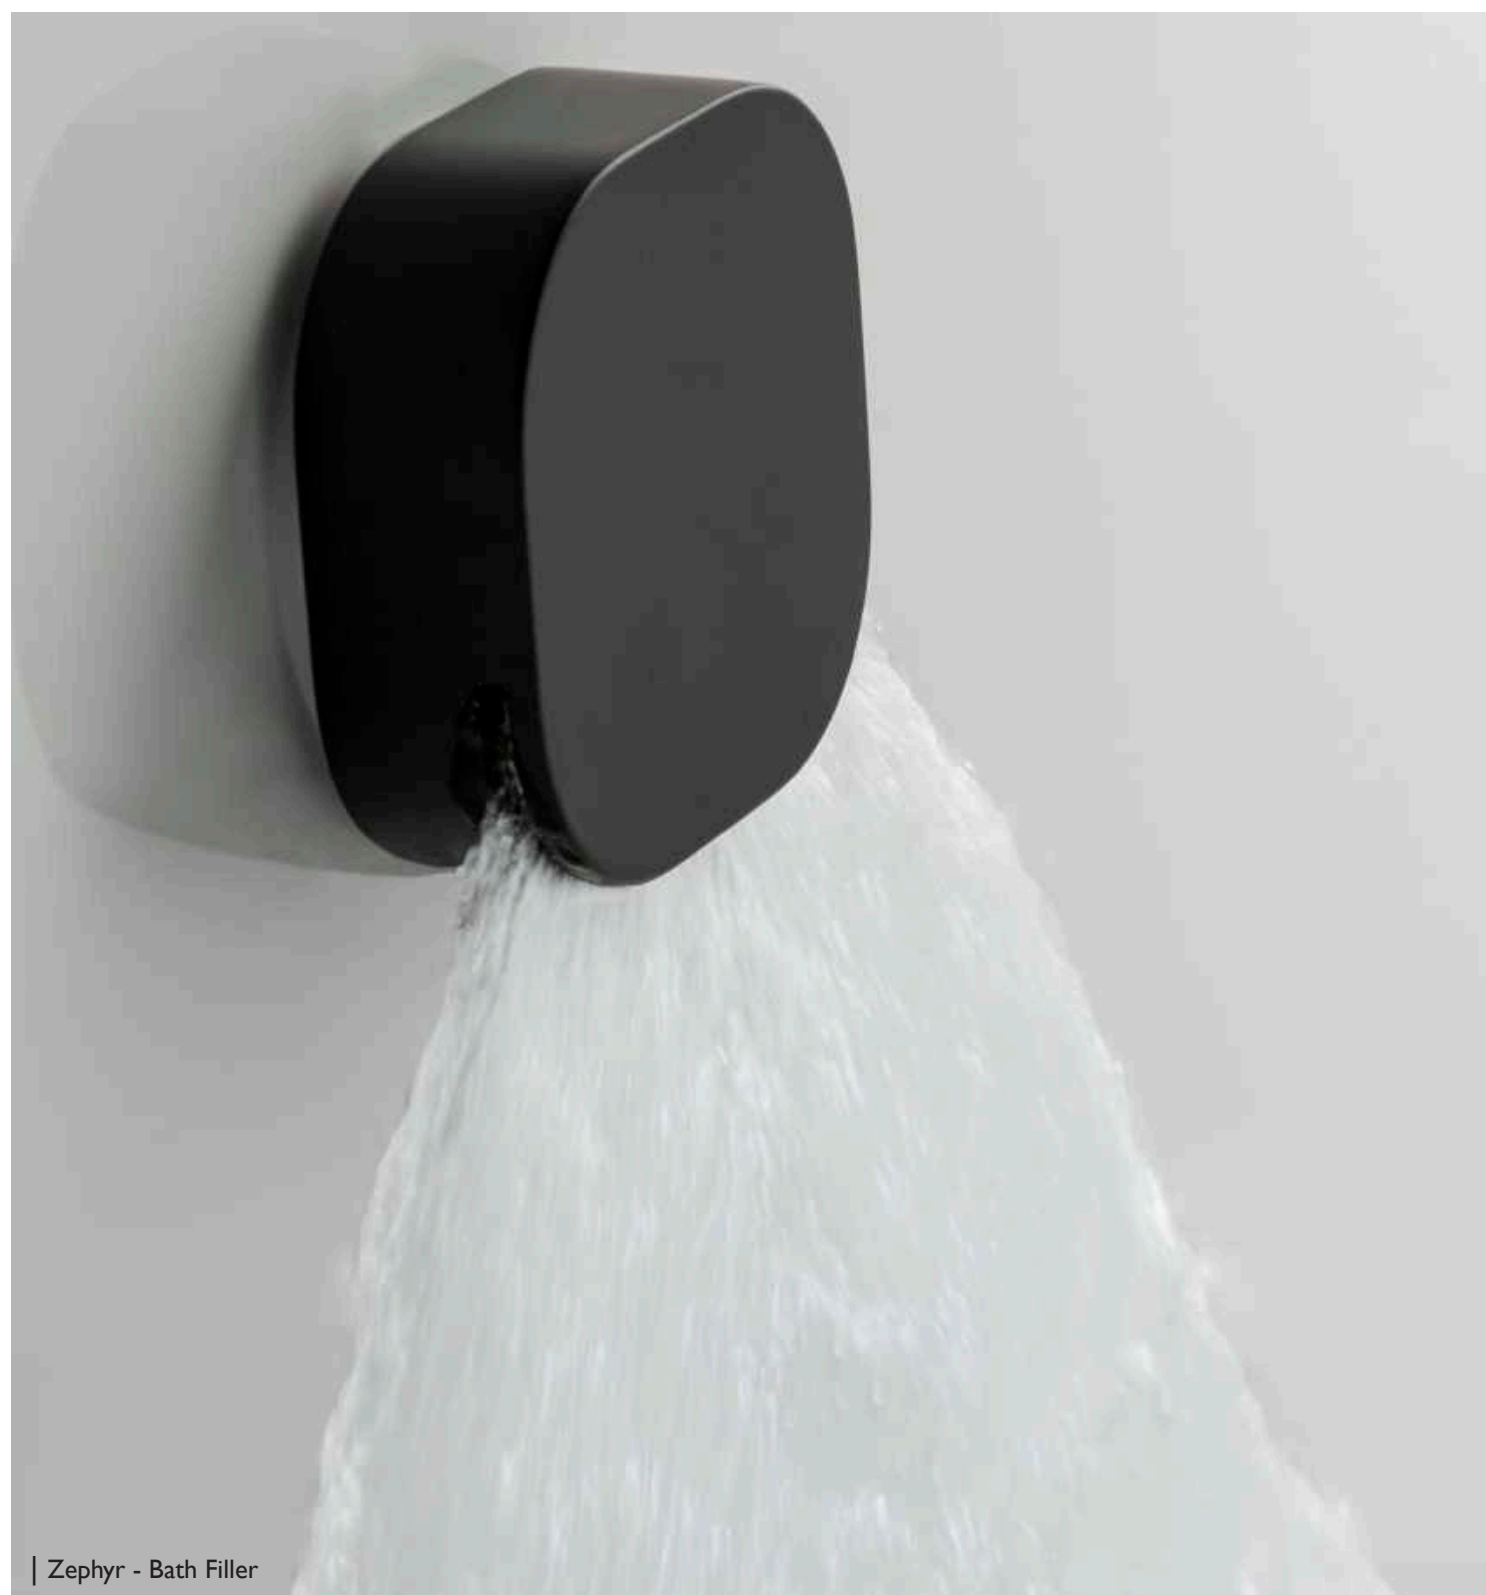

PLUMBING ACCESSORIES

| Zephyr - Bath Filler

SANIPEX GROUP provides the full package: end-to-end plumbing solutions all under one roof. Browse our unbeatable range of products from angle valves to floor drains and find absolutely everything needed to complete a bathroom.

Available in different styles and finishes, our plumbing products will match any brassware and sanitaryware for a well-coordinated look. Made to the highest quality standards, we promise a hassle free experience, keeping your bathroom functioning perfectly for years to come.

Our sub-brands AQUAECO and AQUADRAIN offer a plethora of cost-effective plumbing products including tile drains, shower channels, basin wastes and more.

AQUAECO

WASH BASIN WASTES	282
BOTTLE TRAPS	284
SHOWER TRAY WASTES	285
BATH FILLERS	286
BATH WASTES	287
TRAPS	288
WASTES	289
ANGLE VALVES	290