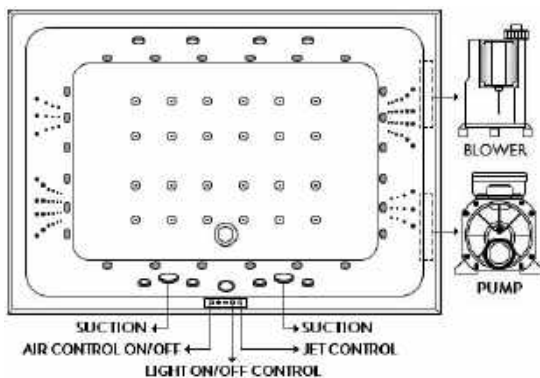

System Platinum

Luxury Spa System with 8 Midi Jets, 72 Nano Jets, 24 Spa Air Jets, 24 Chromotherapy Lights, with Electronic Touch Controls

Luxury Spa Whirlpool + Milk System

Luxury Spa System + Milk System with 24 Spa Jets, 24 Chromotherapy Lights, Self Clean System, Dry Run Protection, 700-850W Blower, with Electronic Control Switch