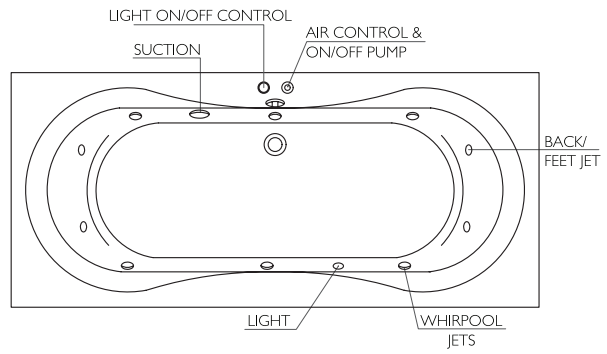

System 6B - Deluxe Whirlpool
6 Self-Draining Whirlpool Jets, Pneumatic Control Switch, 2 Back & 2 Feet Jets, Underwater Lighting