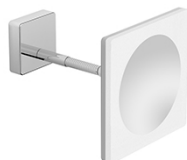

BDA-HOT-302-C-CP

Chrome

Wall Mounted Flexible Arm Mirror
Magnifying x 3
LED Illuminated
Mains Operated, 220 - 240 V, IP44
200 x 260 x 200 mm