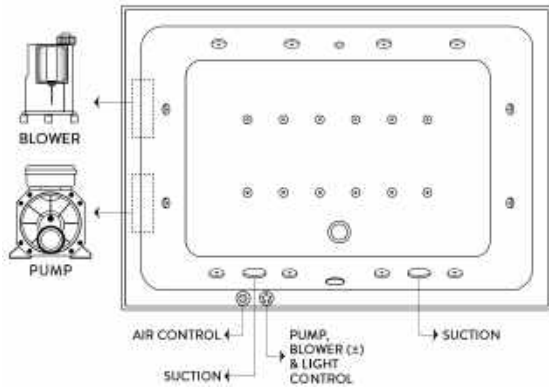

System 8ESF - Deluxe SPA

8 Self-Draining Super Flat Whirlpool Jets, Electronic Control Switch, 2 Back & 2 Feet Jets, Underwater Lighting, 12 SPA Air Jets