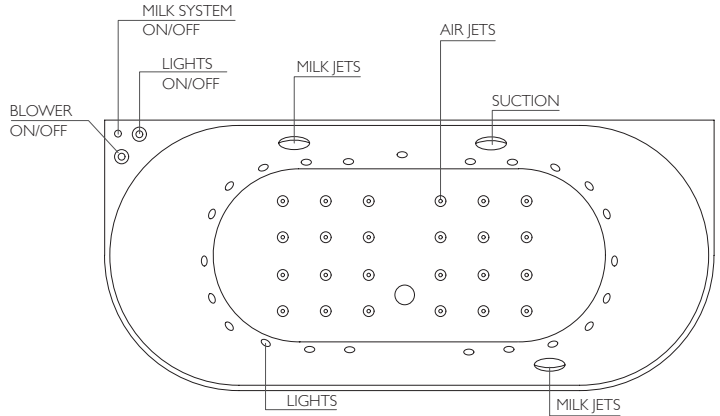

System LUXSPA - Luxury SPA
Luxury Spa System with 24 Spa Air Jets and 24 Chromotherapy Lights, with Electronic Touch Controls

System LUXSPA - Luxury SPA & Milk System
Luxury Spa System with 24 Spa Air Jets, 24 Chromotherapy Lights and Milk Jets, with Electronic Touch Controls

All Whirlpool and SPA systems have dry run protection / All whirlpool systems are supplied with leg sets.
BAGNODESIGN recommends the use of a qualified electrician for all electrical installations.