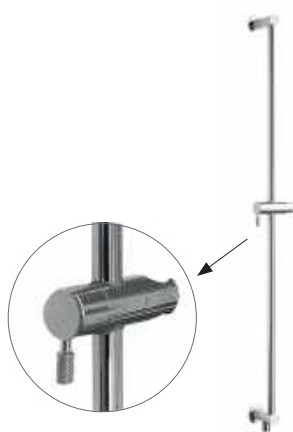

| Revolution

Revolution
Slide Rail
with Integrated Outlet
95 x 71 x 900 mm

BDD-REV-535-CP
BDD-REV-535-NB
BDD-REV-535-MB
BDD-REV-535-AN
BDD-REV-535-LZ

Chrome
Brushed Nickel
Matt Black
Anthracite
Lacquered Zanzibar