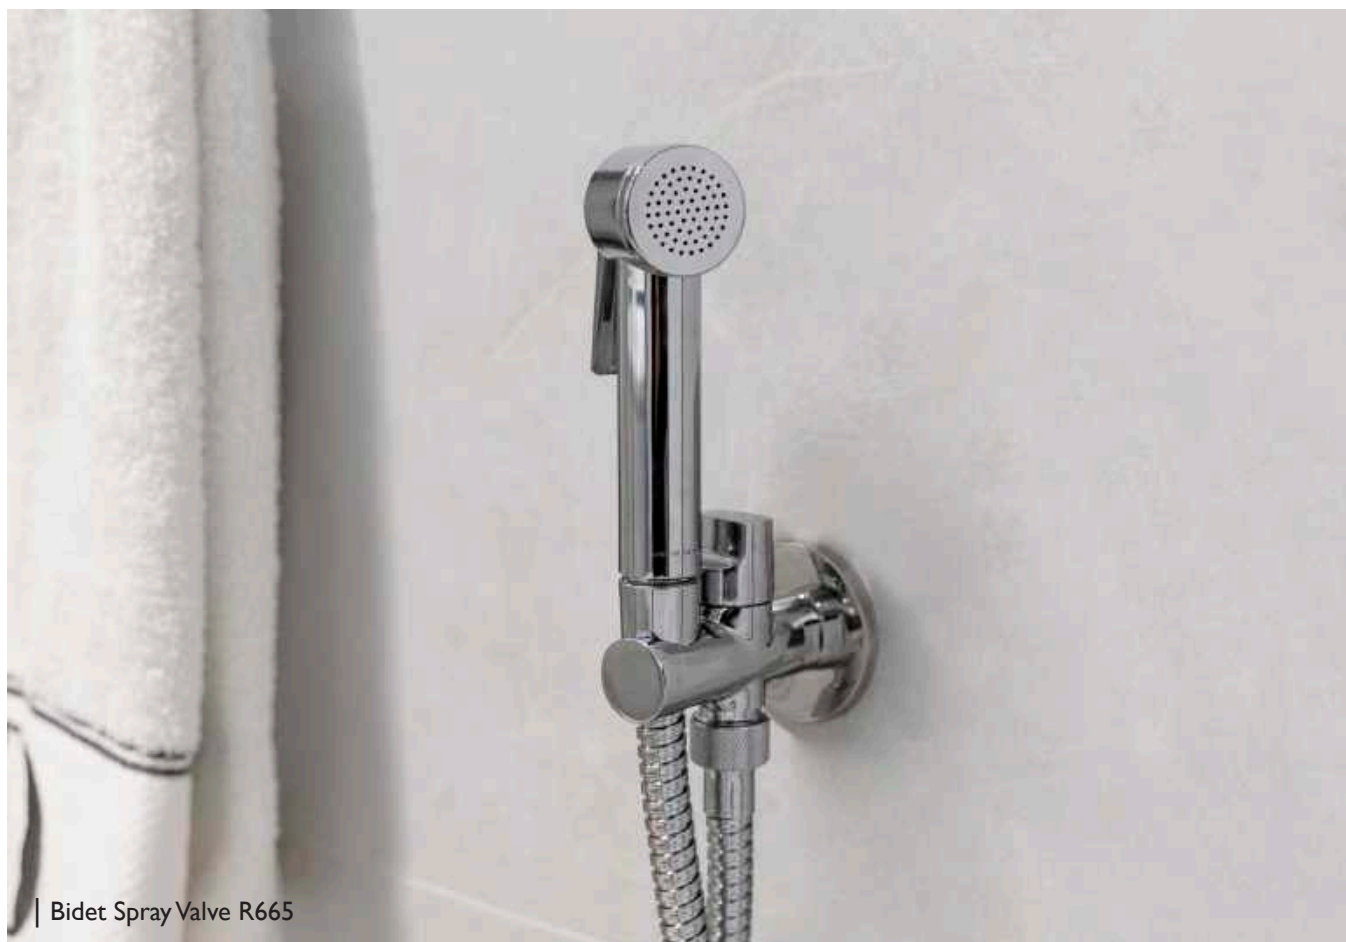

BIDET SPRAY ACCESSORIES

| Bidet Spray Valve R665