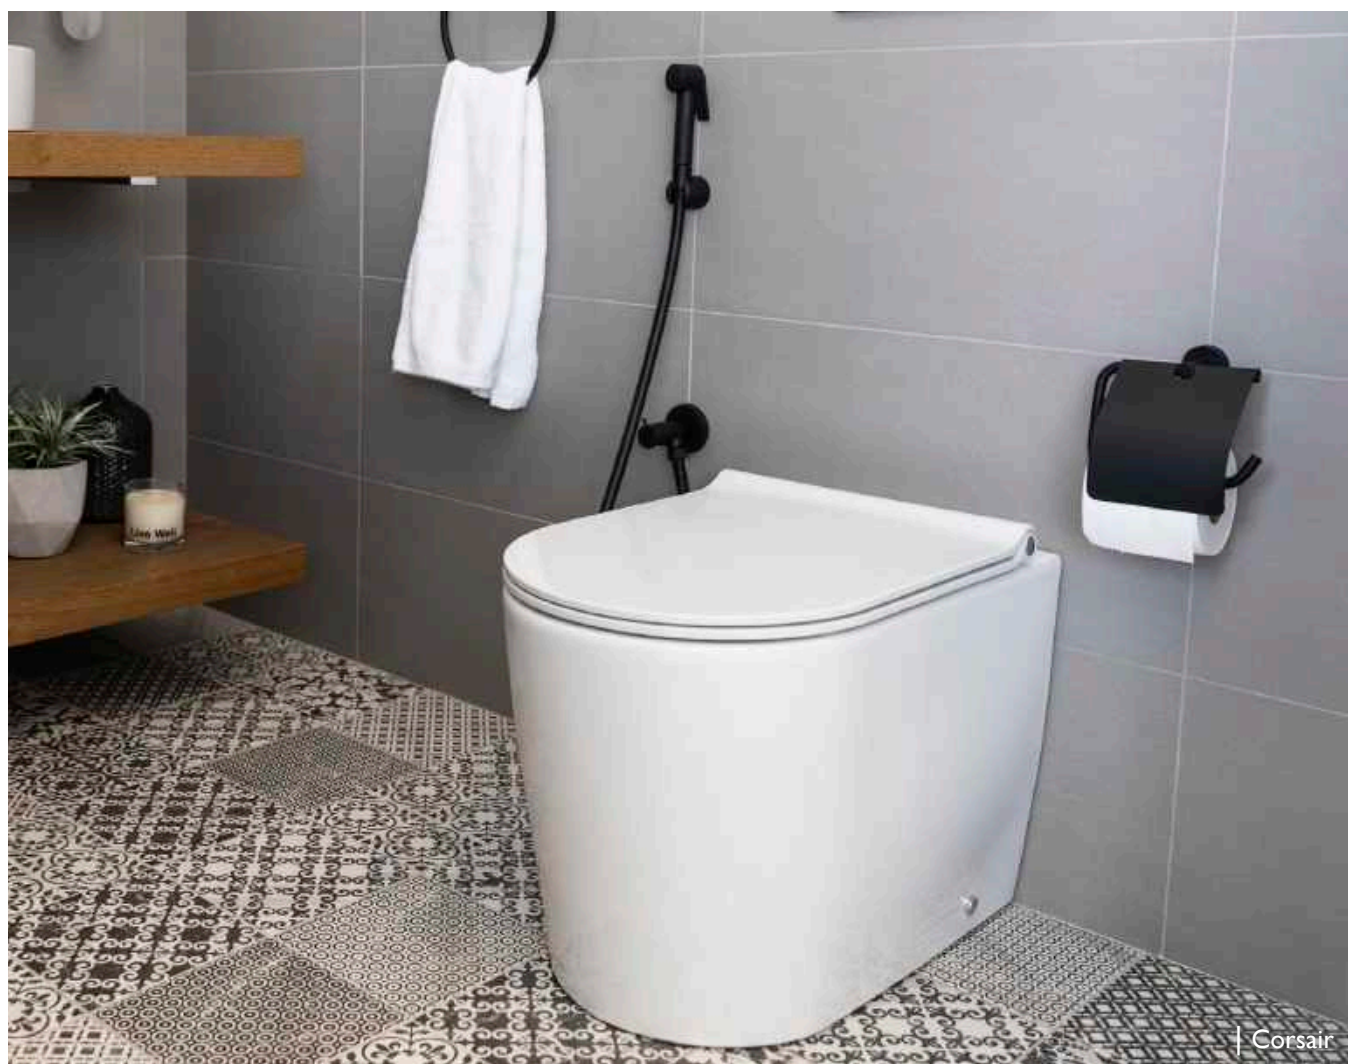

BDS-COR-701024-A-WH

White

Soft Close Slim Seat and Cover

BDS-COR-330S-C-WH

White

Corsair

ZEPHYR

| Zephyr