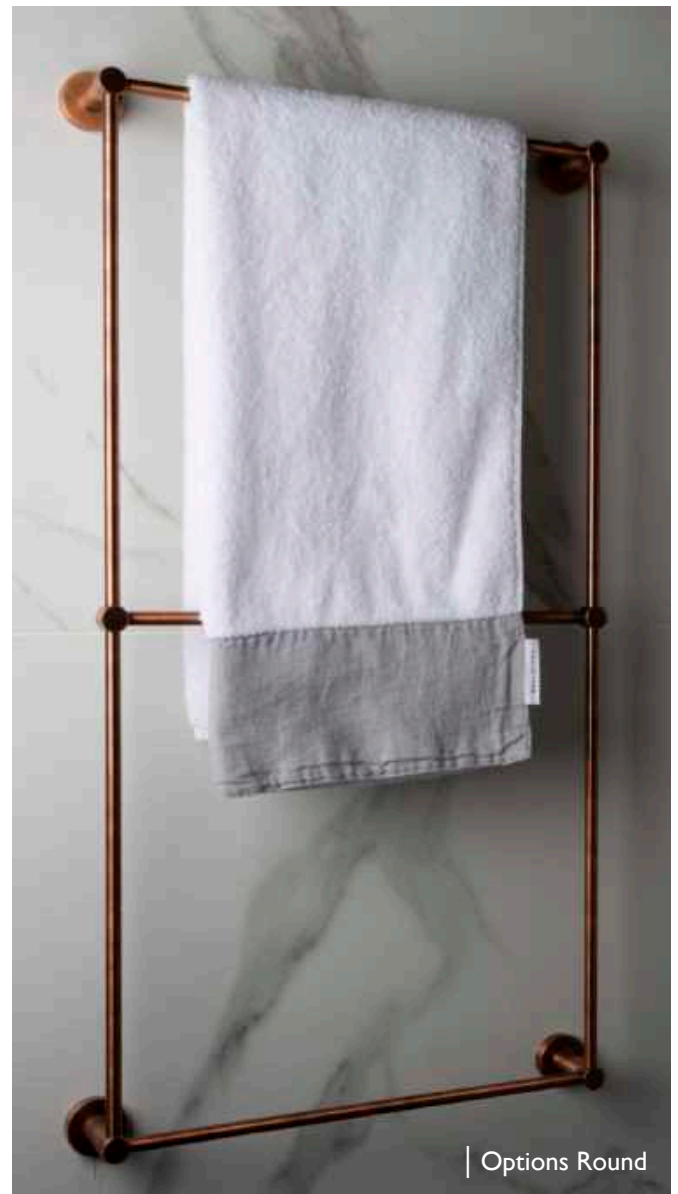

BDA-OPT-RO-622-A-CP
BDA-OPT-RO-622-A-NB
BDA-OPT-RO-622-A-MB
BDA-OPT-RO-622-A-CR
BDA-OPT-RO-622-A-PG
BDA-OPT-RO-622-A-AN
BDA-OPT-RO-622-A-LZ

NEW

Chrome
Brushed Nickel
Matt Black
Brushed Copper
PVD Gold
Anthracite
Lacquered Zanzibar

Wall Mounted Towel Holder
390 x 70 x 740 mm

BDA-OPT-RO-745-CP
BDA-OPT-RO-745-NB
BDA-OPT-RO-745-MB
BDA-OPT-RO-745-CR
BDA-OPT-RO-745-AN
BDA-OPT-RO-745-LZ

NEW

Chrome
Brushed Nickel
Matt Black
Brushed Copper
Anthracite
Lacquered Zanzibar

Freestanding Toilet Brush and Holder
81 x 81 x 394 mm

BDA-OPT-RO-714-CP
BDA-OPT-RO-714-NB
BDA-OPT-RO-714-MB
BDA-OPT-RO-714-CR
BDA-OPT-RO-714-PG
BDA-OPT-RO-714-AN
BDA-OPT-RO-714-LZ

NEW

Chrome
Brushed Nickel
Matt Black
Brushed Copper
PVD Gold
Anthracite
Lacquered Zanzibar

Wall Mounted Double Arm Mirror
Magnifying x 3
LED Illuminated
Mains Operated, 220 - 240 V, IP21
473 x 82 (max 388) x 215 mm

BDA-HOT-302-M-CR
BDA-HOT-302-M-AN
BDA-HOT-302-M-PG
BDA-HOT-302-M-LZ

Brushed Copper
Anthracite
PVD Gold
Lacquered Zanzibar

Wall Mounted Double Arm Mirror
Magnifying x 3
LED Illuminated
Mains Operated, 220 - 240 V, IP44
Concealed Connection
with Progressive Switch
with Dual LED Temperature Colour
220 x 140 (max 400) x 200 mm

BDA-HOT-312-G-CP
BDA-HOT-312-G-MB

Chrome
Matt Black

Options Round