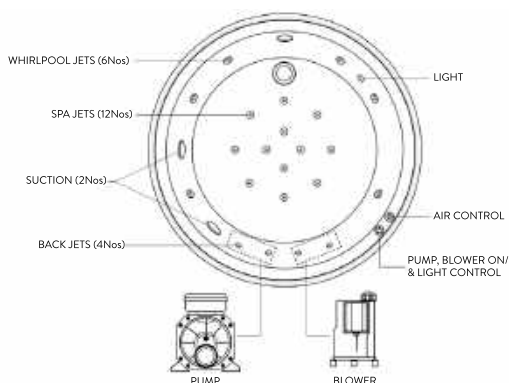

System 6ESF - Super Deluxe SPA
6 Self-Draining Super Flat Whirlpool Jets, Electronic Control Switch, 2 Back & 2 Feet Jets, Underwater Lighting, 12 Spa Air Jets on Bath Tub Base