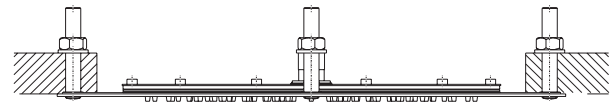

Zephyr

Recessed Shower Head with Rounded Edges with Rainfall Function with 1/2" Connection
400 x 400 mm
Min. Operating Pressure 1.0 bar MP

(Can be disassembled for cleaning)

- | | |
|---|---|
| <p>BDD-URB-510-CP
BDD-URB-510-NB
BDD-URB-510-MB</p> | <p>Chrome
Brushed Nickel
Matt Black</p> |
|---|---|