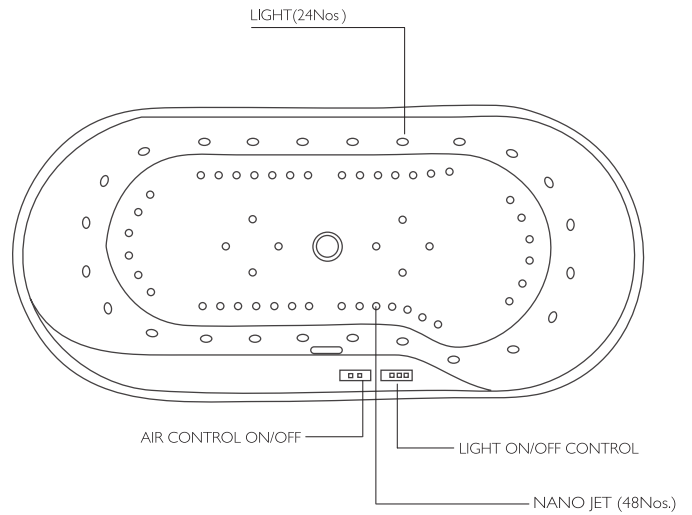

SPA BATHS

Urban
Acrylic Freestanding Bathtub
with Matching Overflow
with Matching Push Type Bath Waste
1780 x 840 x 580 mm