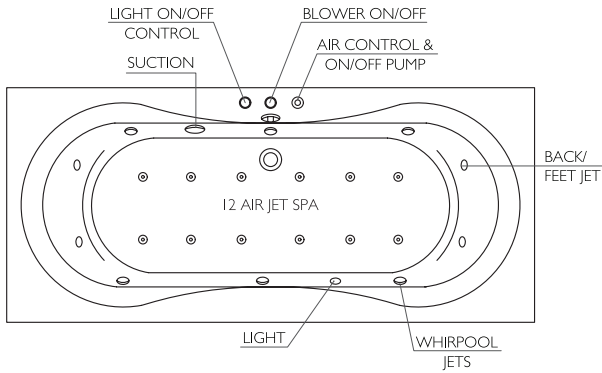

System 6E - Deluxe SPA
6 Self-Draining Whirlpool Jets, Pneumatic Control Switch, 2 Back & 2 Feet Jets, Underwater Lighting, 12 Spa Air Jets on Bath Tub Base