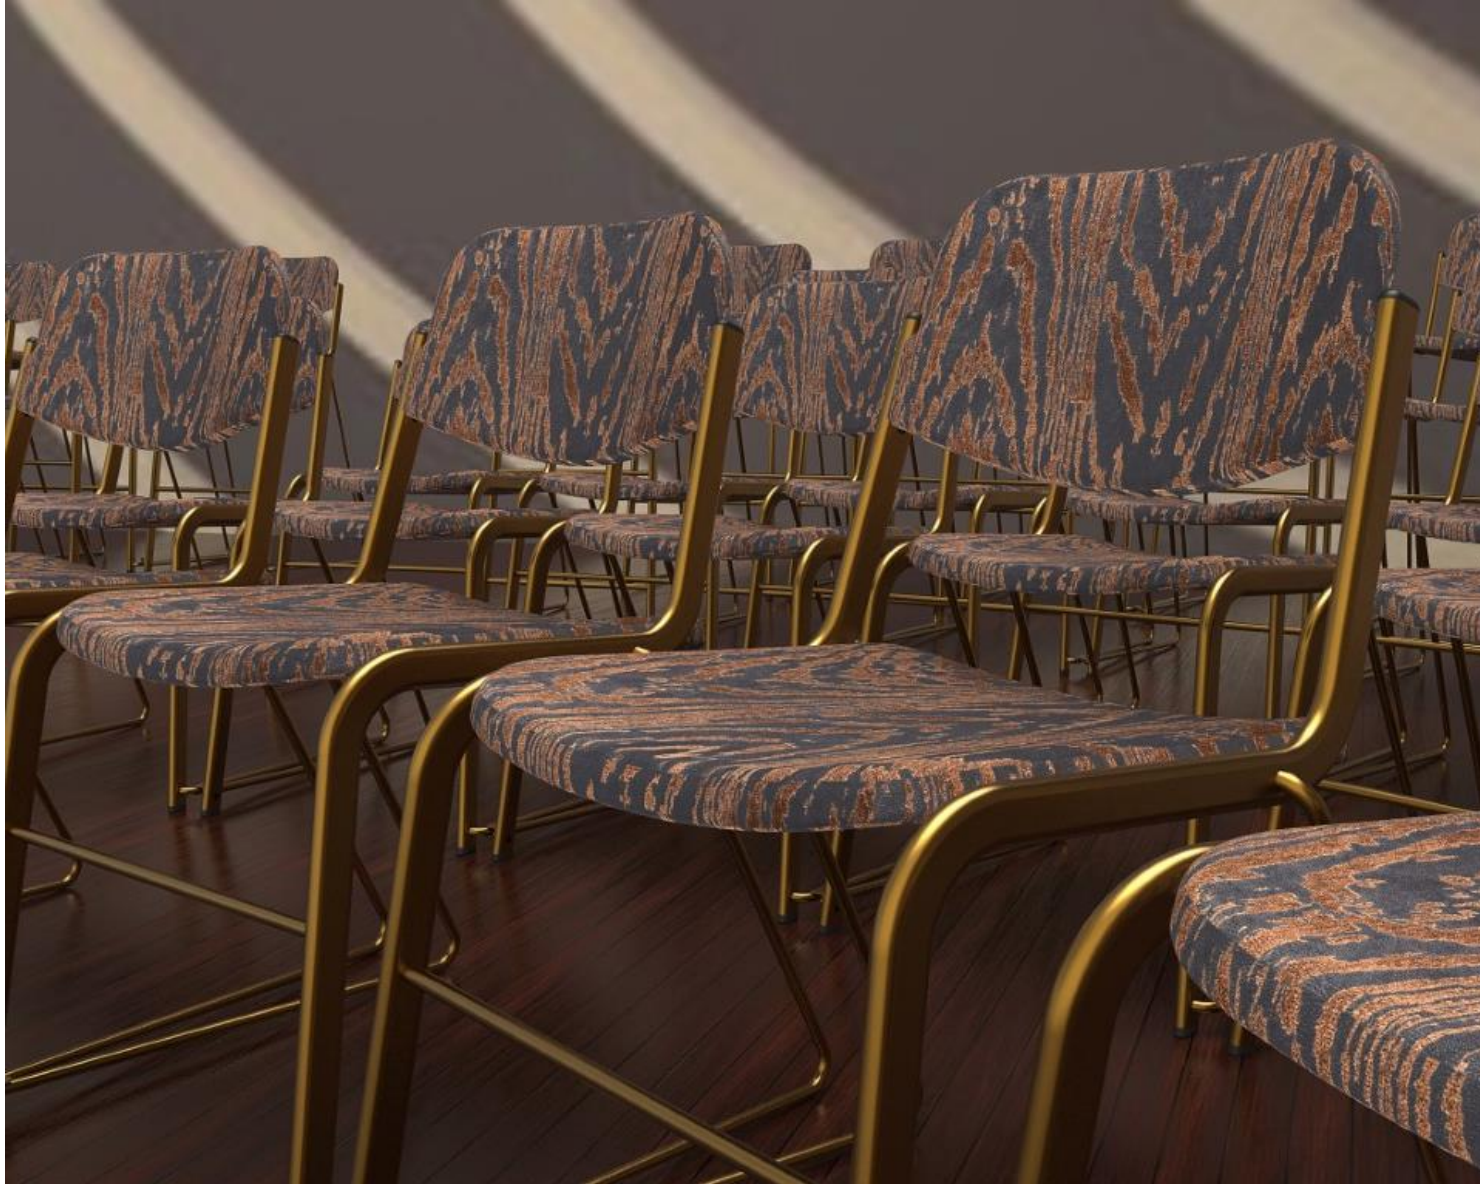

**Create a stunning and
exclusive chair...**