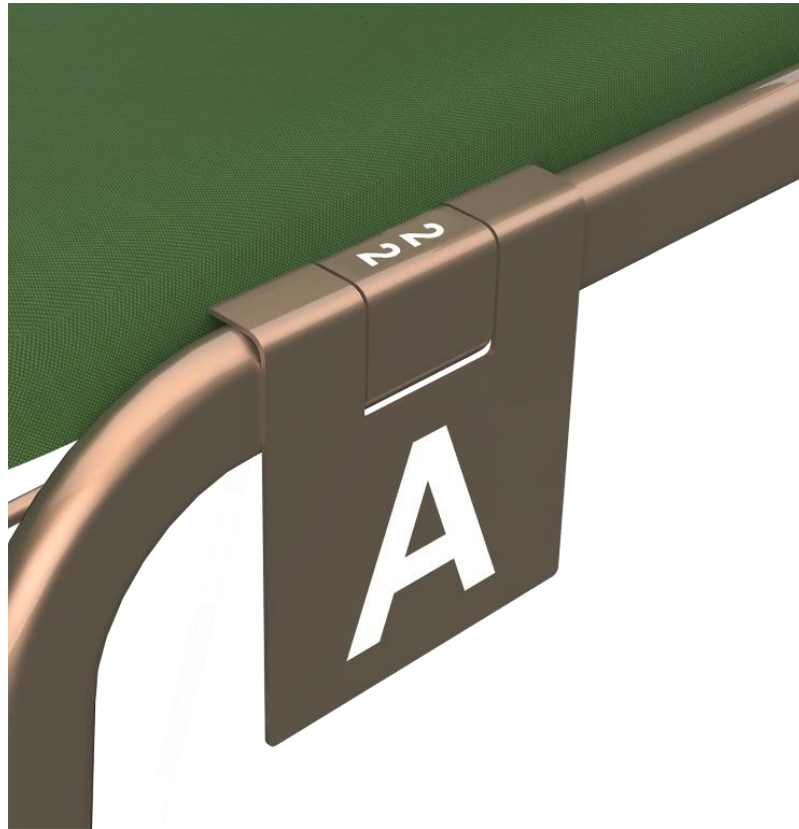

Row Letter/Seat Number Option