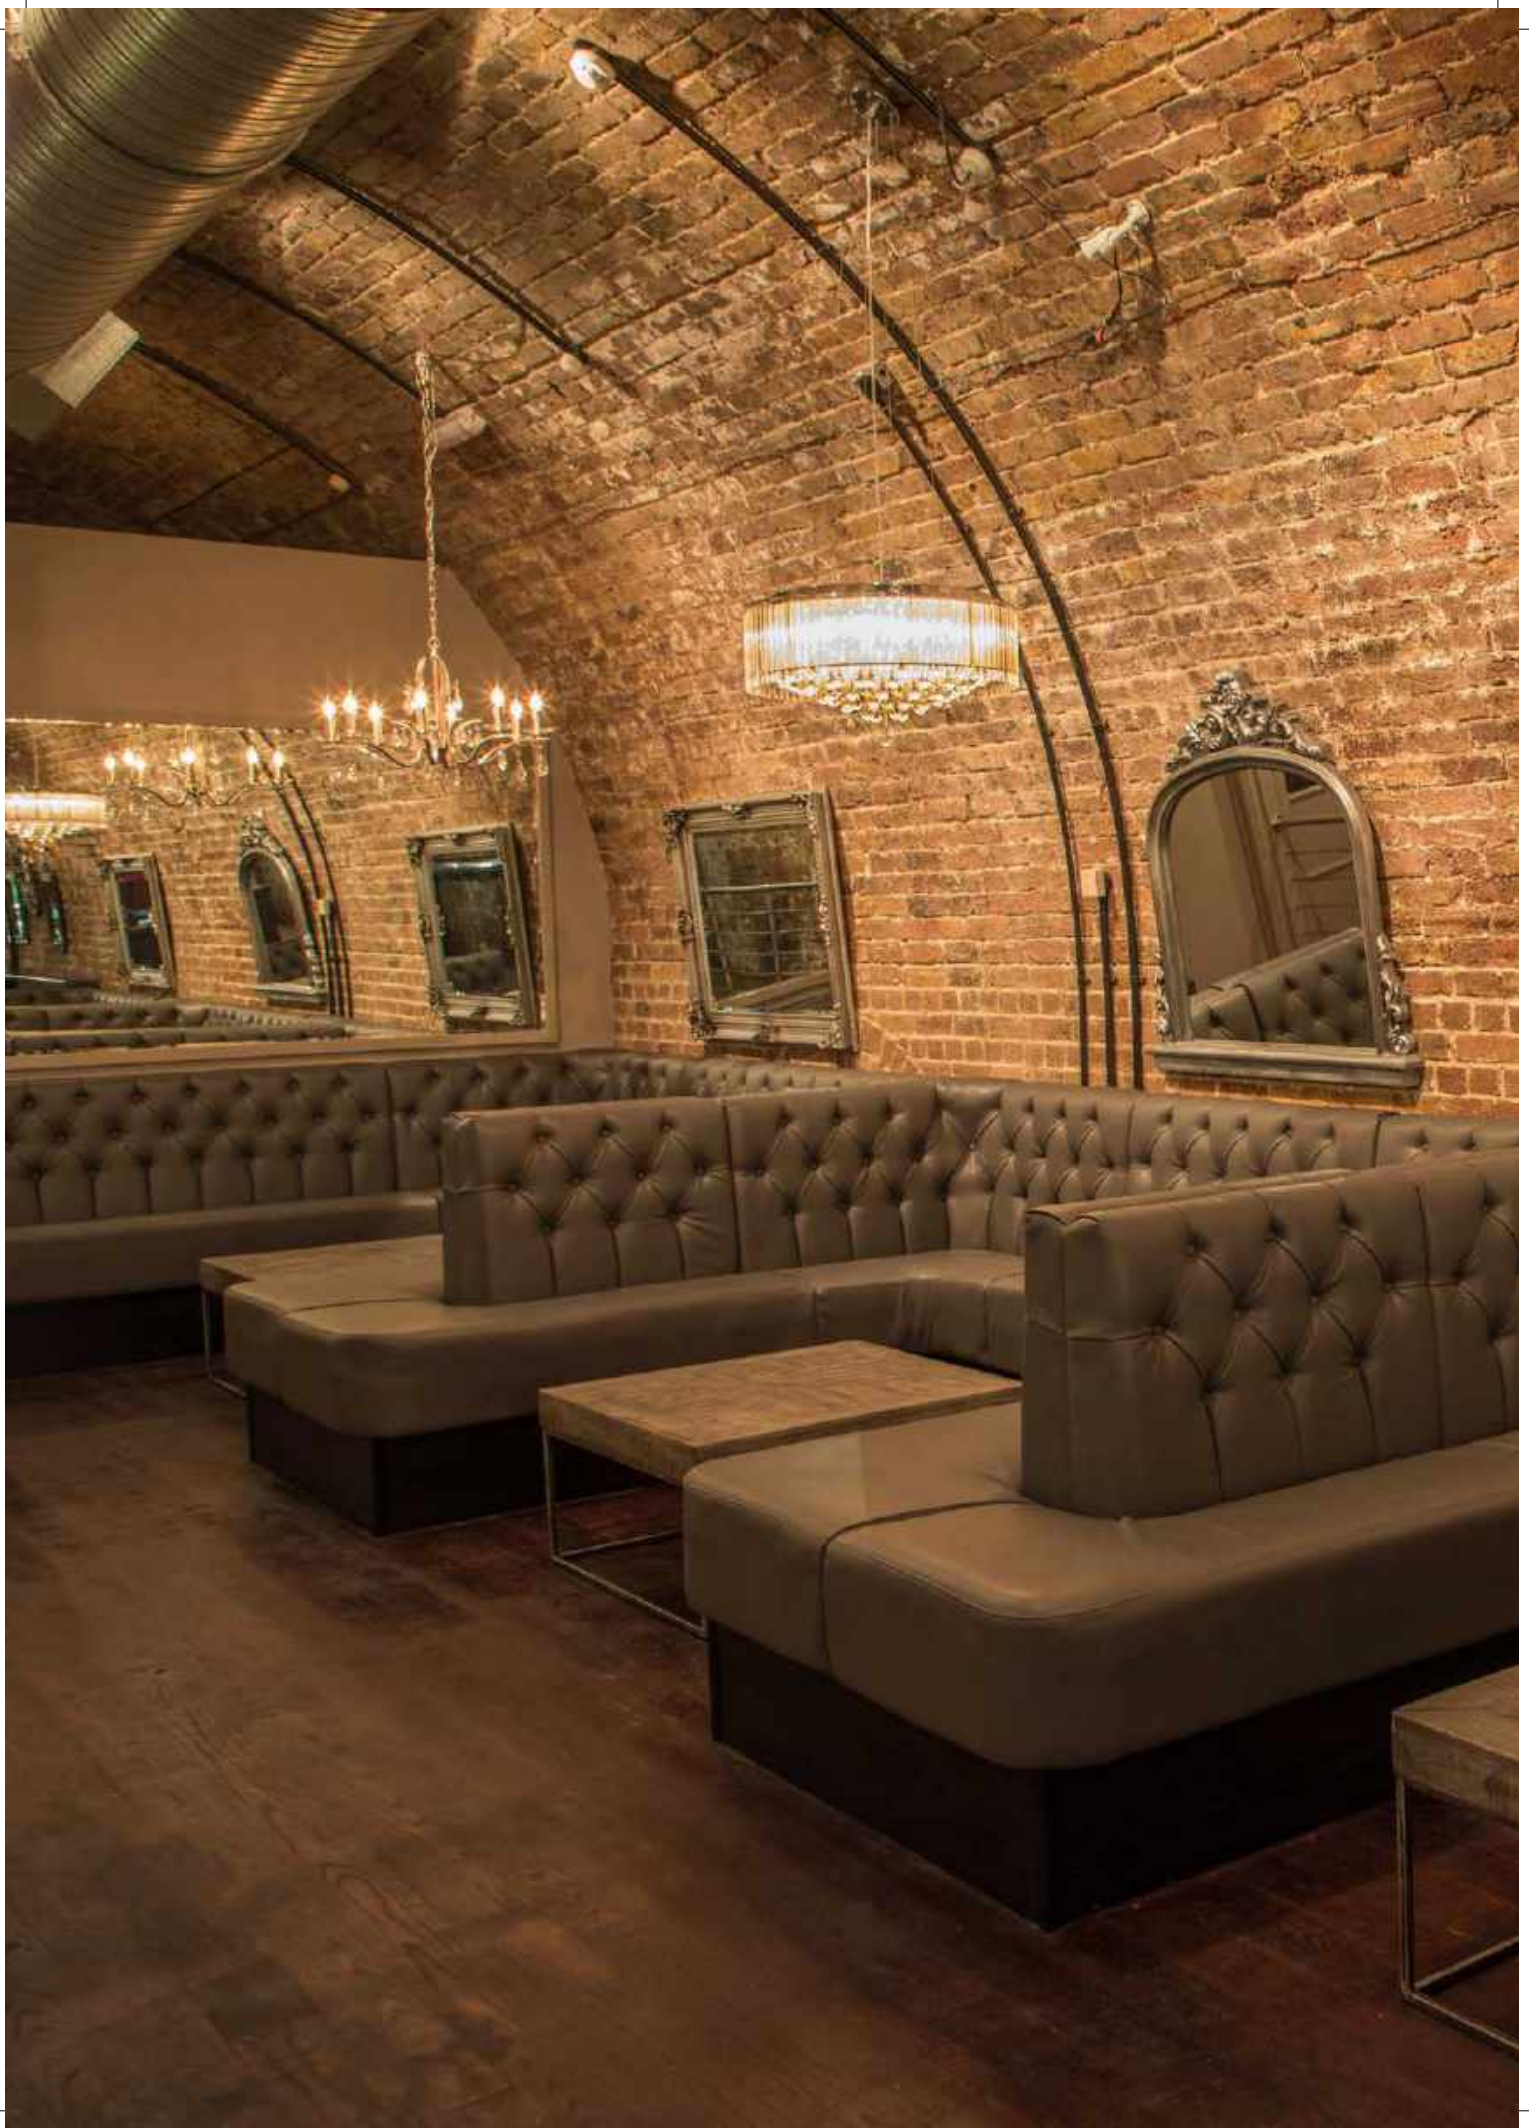

# TABLES

A photograph of a restaurant interior. The ceiling is high and features intricate, dark wood or metalwork with geometric patterns and a central starburst design. Several pendant lights with warm, glowing bulbs are suspended from the ceiling. The walls are dark, and there are large, arched windows. In the foreground, a table is set with a white tablecloth, dark napkins, silverware, and glasses. A small vase with white flowers sits on the table. In the background, a bar area is visible with a counter and stools. The overall atmosphere is elegant and sophisticated.