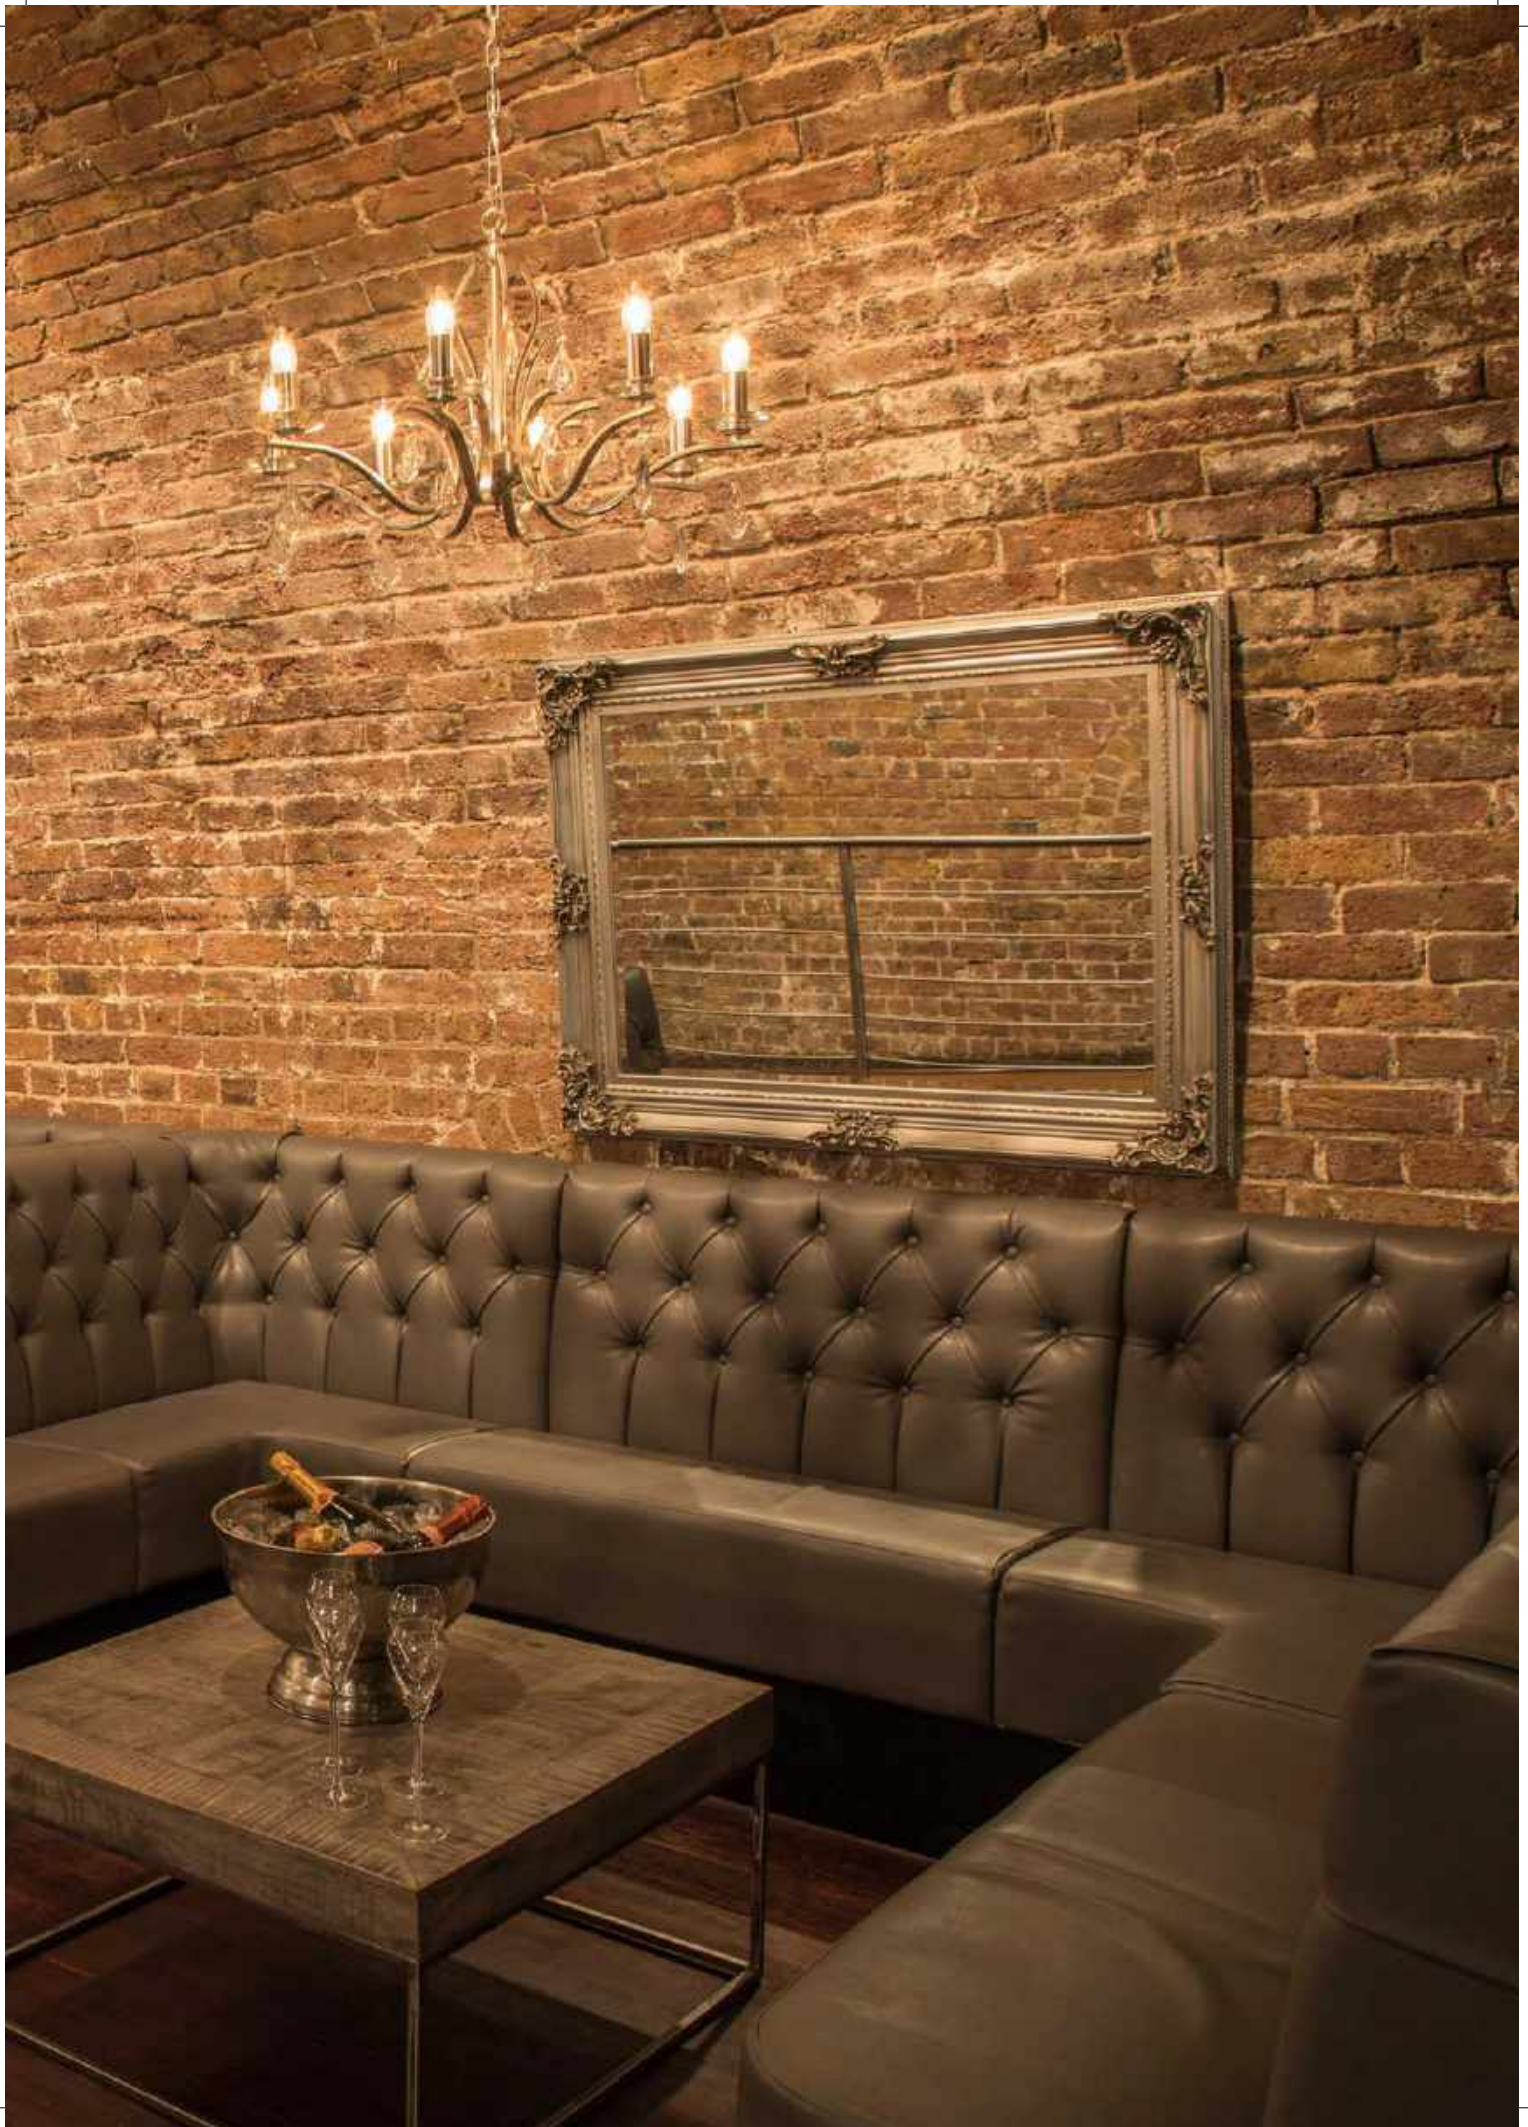

# TABLES

A photograph of a restaurant interior. The ceiling is high and features intricate, dark wood or metalwork with geometric patterns and a central starburst design. Several pendant lights with warm, glowing bulbs are suspended from the ceiling. The walls are dark, and there are large, arched windows. In the foreground, a table is set with a white tablecloth, dark napkins, silverware, and glasses. A small vase with white flowers sits on the table. In the background, a bar area is visible with a counter and stools. The overall atmosphere is elegant and sophisticated.