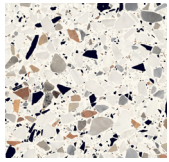

Frammenti
Bianco Macro Matt
20 x 20 x 0.85 cm
Non-Rectified
Slip Resistance: R9
Shade Variance: V2
DCL-20FR10MA-BI