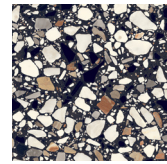

Frammenti
Nero Macro Matt
20 x 20 x 0.85 cm
Non-Rectified
Slip Resistance: R9
Shade Variance: V2
DCL-20FR08MA-NE