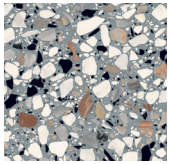

DCL-16MN09-NOCE

 | Noce Matt

NOTE: All Mentioned Tiles are Glazed Porcelain

NOTE: Outdoor Matt Tiles can Only be in Dry Areas

 Indoor & Outdoor Use

 Wall & Floor Use

See Page 30 for technical information

TERRAZZO