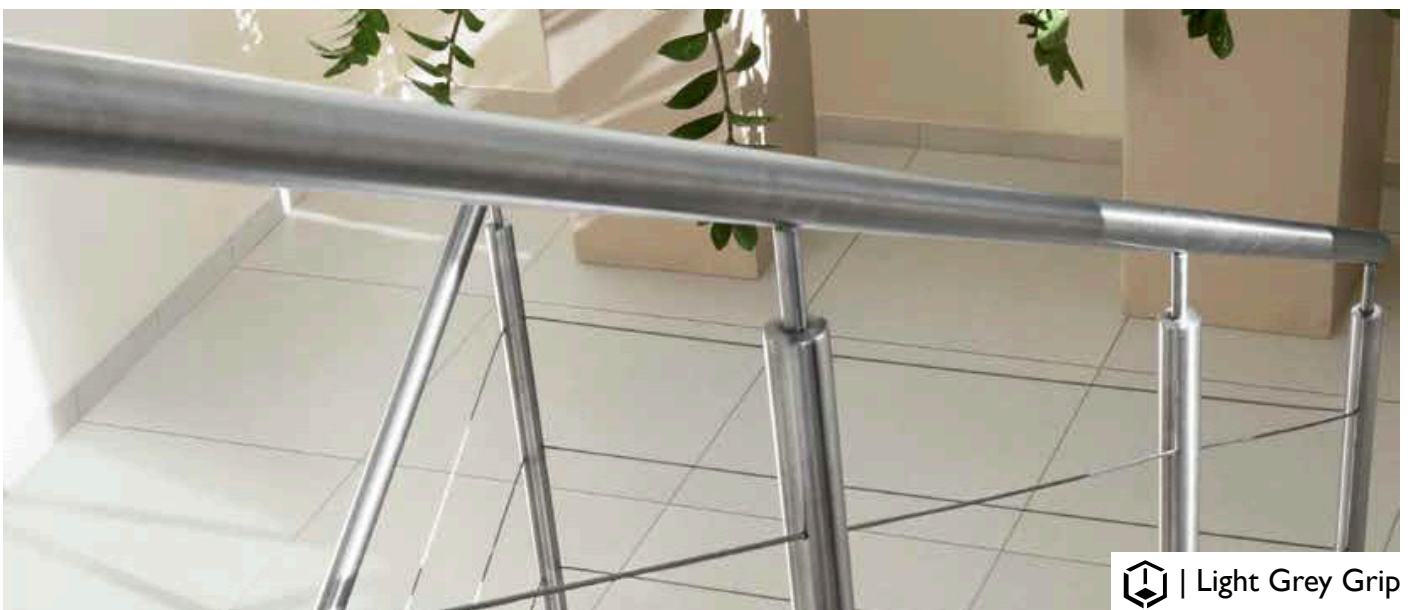

| Light Grey Grip

NOTE: All Mentioned Tiles are Coloured Body Porcelain

See Page 30 for technical information