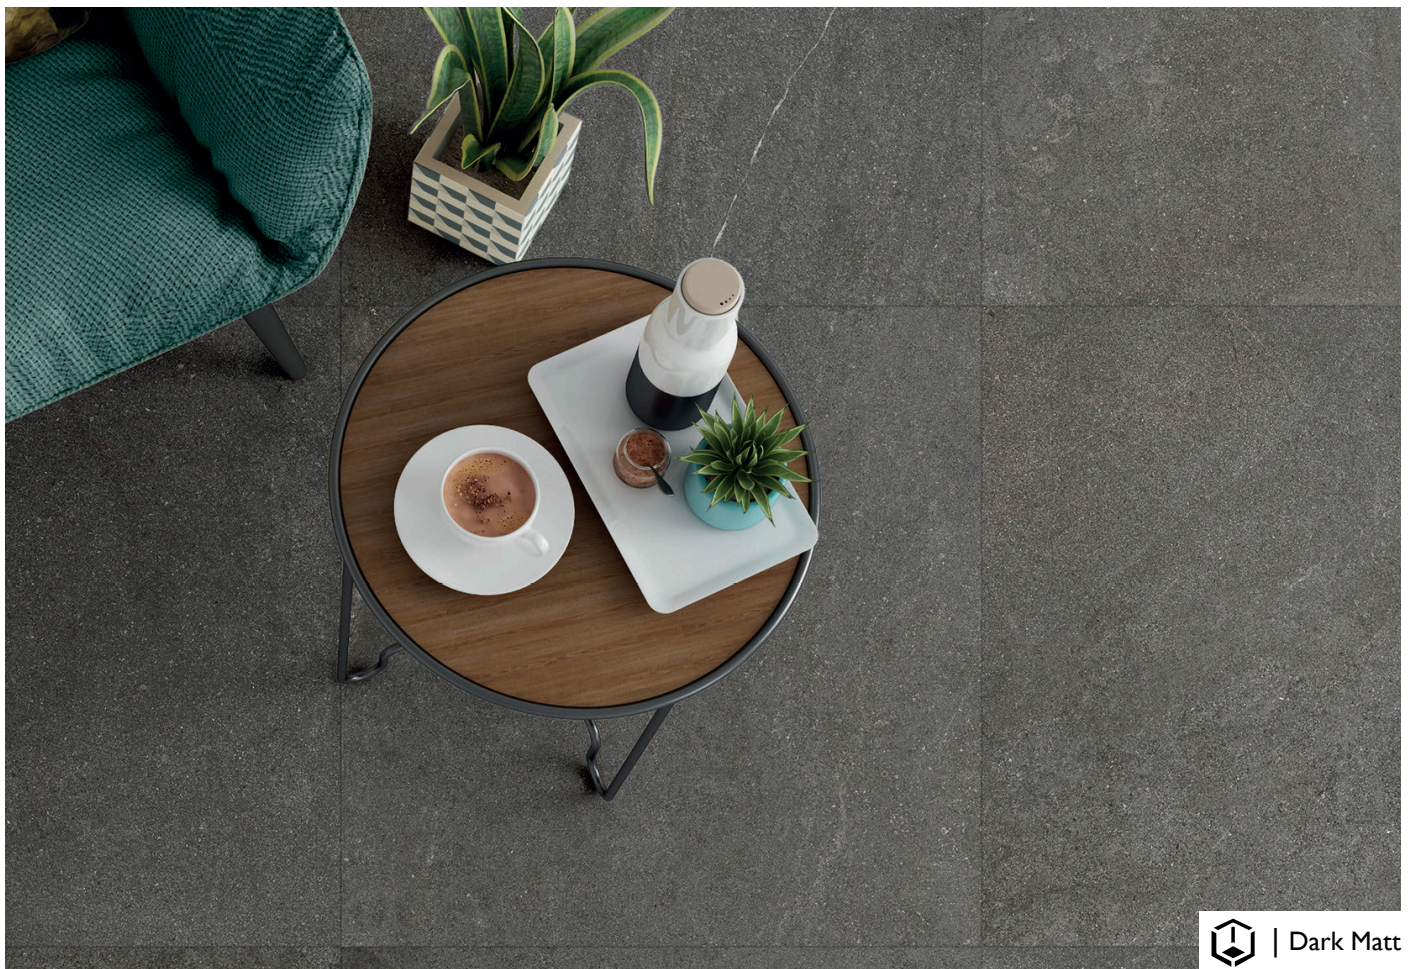

| Dark Matt

NOTE: All Mentioned Tiles are Coloured Body Porcelain

NOTE: Outdoor Matt Tiles can Only be in Dry Areas

Indoor & Outdoor Use

Wall & Floor Use

See Page 30 for technical information