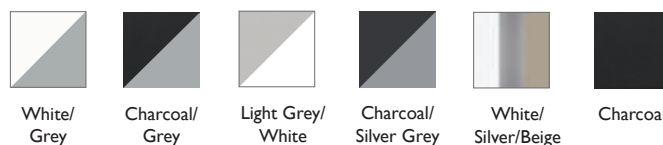

CODE	Colour (Frame/Rope/Cushion)
BDO-GYM-205-WH-BG	White/Silver/Beige
BDO-GYM-206-CH	Charcoal

COLOURS:

CHAIRS

| Sabinas

| Love

| Wall Street

**Wall Street**  
Dining Chair  
Polypropylene  
with Fiber Glass  
450 mm Seat Height  
L570 x W530 x H800 mm