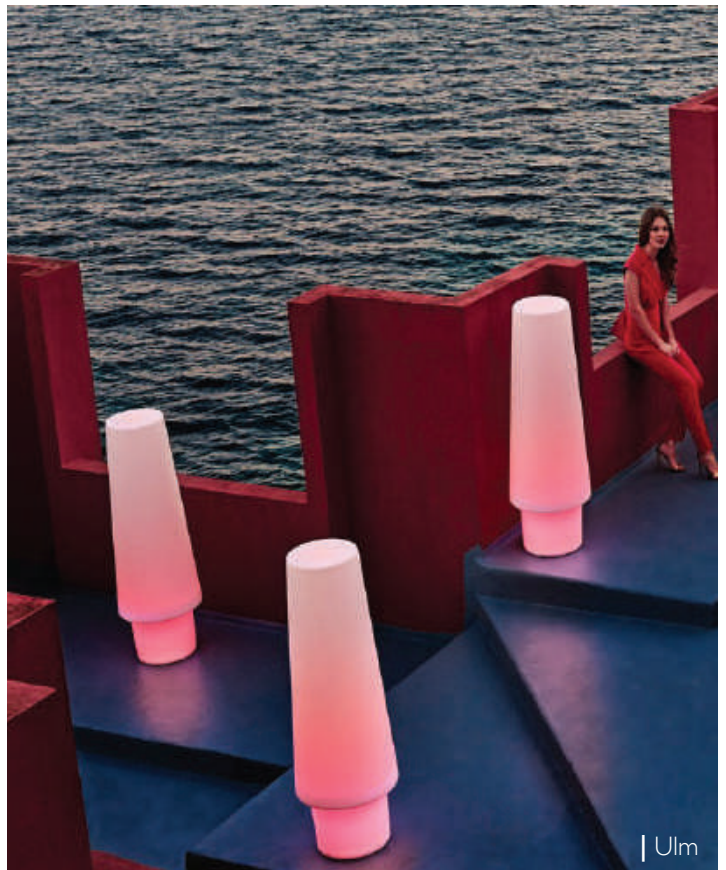

Colour  
 Matt Ice White

| Adan

| Ulm