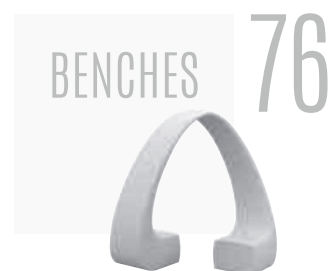

# CONTENTS

---

REMOVABLE  
COVERS

QUICK DRY  
FOAM PADDING

SQUARE

OCTAGONAL

FOLDABLE

EXTENDABLE