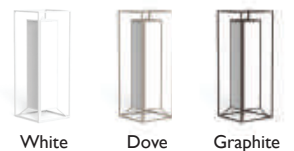

CODE	Colour
TLT-CLEL01-B	White
TLT-CLEL01-T	Dove
TLT-CLEL01-GR	Graphite

CODE	Colour
TLT-CLEL03-B	White
TLT-CLEL03-T	Dove
TLT-CLEL03-G	Graphite

| Cleo

COLOURS:

OUTDOOR LIGHTING | LANTERNS

**Cube**  
 Floor Lamp  
 Matt White Lacquered Frame  
 Satin Plexiglass  
 1 x 3W, Custom LED  
 Battery Life: 8 Hours  
 Rechargeable  
 IP Rating: IP65  
 White