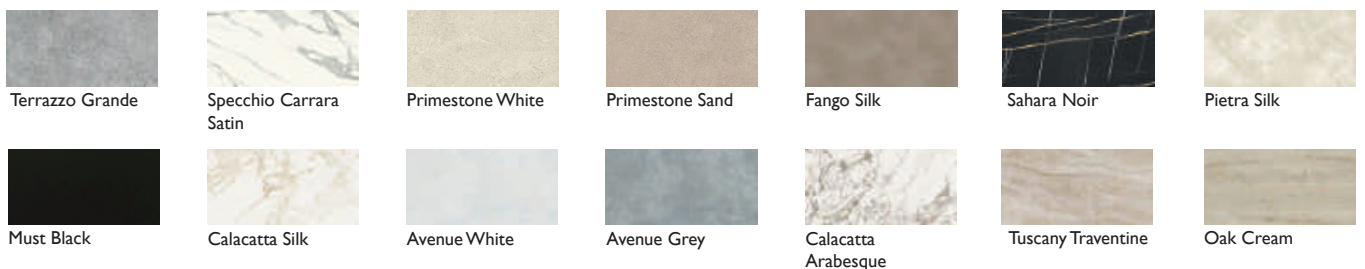

Danli
Dining Table Frame
Aluminium

SLABS: