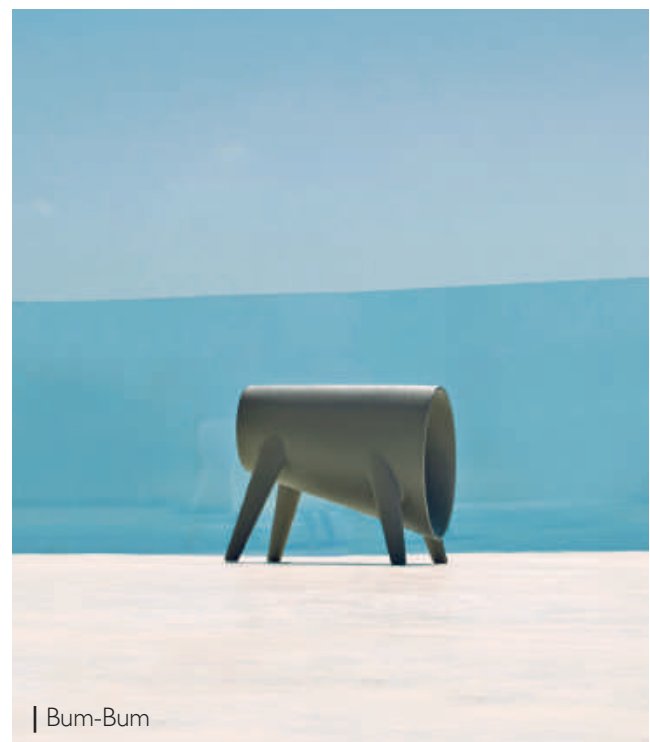

OUTDOOR ACCESSORIES

Moon
Pouf
Light Grey

CODE	Dimension
JTK-04-000008	Dia. 580 x H355 mm
JTK-04-000011	Dia. 800 x H355 mm

Sacco
Pouf
Polystyrene Spheres
Quick Dry Foam Padding
Removable Covers
L650 x W650 x H380 mm

CODE	Colour
TLT-SCCPOUF-T	Dove
TLT-SCCPOUF-G	Grey

Calybabu
Pouf
Polyester
Quick Dry Foam Padding
Dia. 600 x H450 mm

CODE	Colour
CNR-POUFDH45D60	Mint

Calybabu
Pouf
Polyester
Quick Dry Foam Padding
Dia. 450 x H600 mm

CODE	Colour
CNR-POUFCH60D45	Sole Pepe

Calybabu
Pouf
Polyester
Quick Dry Foam Padding
Dia. 450 x H600 mm

CODE	Colour
CNR-POUFFH60D45	Mustard

Rosinante
Kids Rocking Horse
Polyethylene Resin
L360 x W760 x H550 mm

CODE	Colour
VON-61004-ECR	Ecrú
VON-61004-TAU	Taupe
VON-61004-BLA	White

Bum-Bum
Toro Audio
Polyethylene Resin
100% Recyclable
AUX-In Music Device, Wireless Audio
By Bluetooth, Clarion CMI625 Speakers
Includes Cordless RGB LED Ambient Light
Operated by Remote Control
Requires VON-VVAR02232-0
L360 x W500 x H430 mm

CODE	Colour
VON-65003Y-NEG	Black

COLOURS: