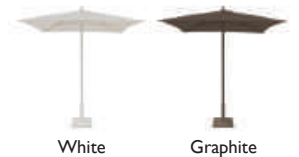

| Apollo

COLOURS: